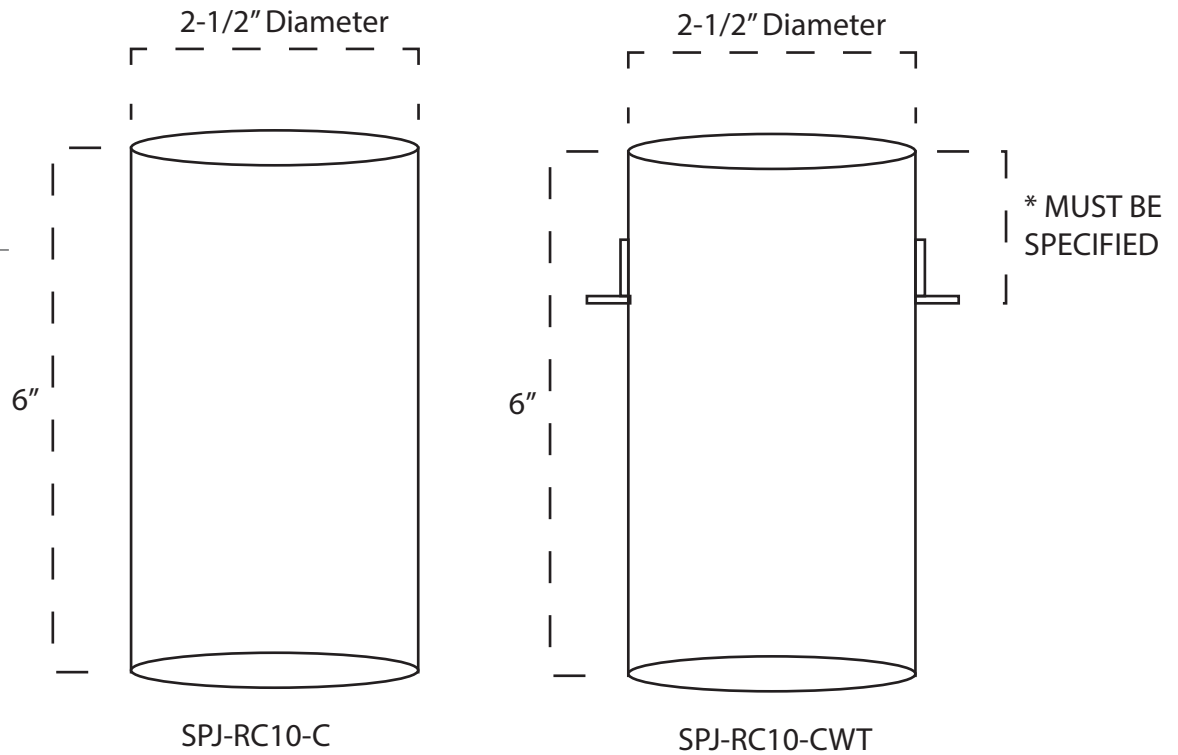

Forever Bright

SPECIFICATION FEATURES

- Finish:** Our naturally etched finishes will withstand the test of time. All finishes are individually treated insuring consistency. Our meticulous application results in a fixture that truly becomes "a one of a kind".
- Electrical:** Available in 8-15V or 12-15V
- Labels:** ETL Standard Wet Label
C-ETL

DESCRIPTION

MODEL:
MATERIAL:
GLASS :
LAMP:
VOLTAGE:
MOUNTING:

Wet Listed

ORDERING INFORMATION

Model#	Finishes	Wattage	Optics	Lumens	Color Temp.	Electrical
<input type="text"/>	<input type="text"/>	<input type="text"/>	<input type="text"/>	<input type="text"/>	<input type="text"/>	<input type="text"/>