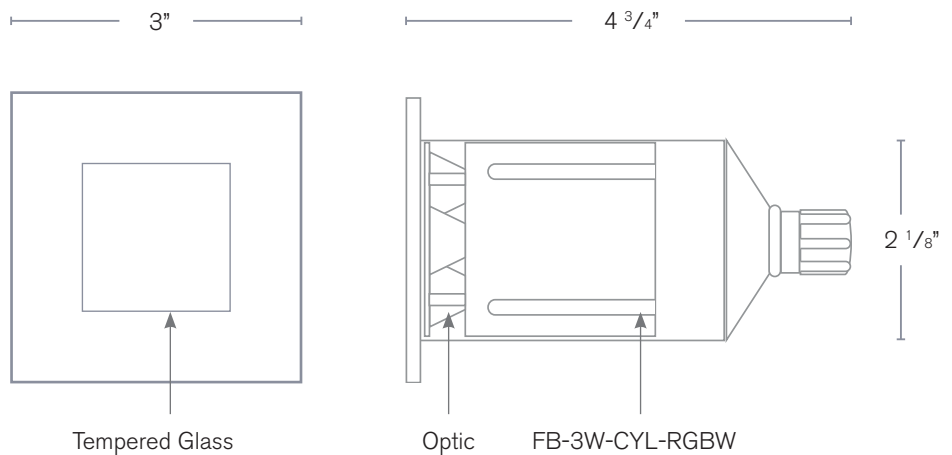

## SPECIFICATION FEATURES

Model: **SPJ-RC10-3SQ-RGBW**  
 Finish: Matte Bronze

- Finish:** Our naturally etched finishes will withstand the test of time. All finishes are individually treated insuring consistency. Our meticulous application results in a fixture that truly becomes "a one of a kind".
- Electrical:** Available in 8-15V or 12-15V
- Labels:** ETL Standard Wet Label  
C-ETL

### Recessed Ceiling

#### DESCRIPTION

- Model#:** SPJ-RC10-3SQ-RGBW
- Material:** Solid Brass
- Optic:** Spot, Flood, Wide Flood, Wide Angle Flood
- Color Temp:** RGBW
- Engine:** FB-3W-CYL-RGBW
- Lumens:** 200
- LED:** Nichia