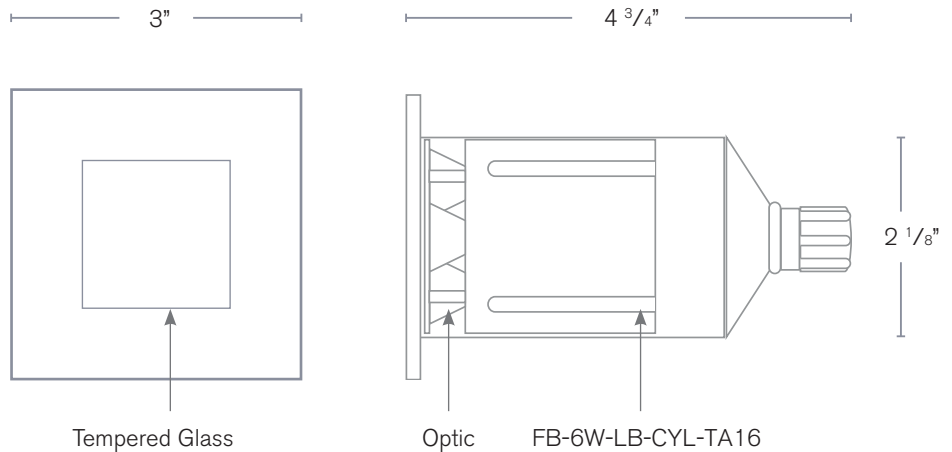

Forever Bright

SPECIFICATION FEATURES

Model: **SPJ-RC10-3SQ**
 Finish: Matte Bronze

- Finish:** Our naturally etched finishes will withstand the test of time. All finishes are individually treated insuring consistency. Our meticulous application results in a fixture that truly becomes "a one of a kind".
- Electrical:** Available in 8-15V or 12-15V
- Labels:** ETL Standard Wet Label
C-ETL

Recessed Ceiling

DESCRIPTION

- Model#:** SPJ-RC10-3SQ
- Material:** Solid Brass
- Optic:** Spot, Flood, Wide Flood, Wide Angle Flood
- Color Temp:** 2700K
- LED:** Nichia

ENGINES	VOLTAGE	LUMENS
FB-1W-CYL-TA85	8V-15V	80
FB-2W-CYL-TA105	8V-15V	150
FB-3W-CYL-TA125	8V-15V	200
FB-6W-LB-CYL-TA16	12V-15V	300
FB-8W-CYL-TA300	12V-15V	580
120V Option		

Wet Listed

ORDERING INFORMATION

Model#	Finishes	Wattage	Optics	Lumens	Color Temp.	Electrical
SPJ-RC10-3SQ	MBR	3W	WIDE ANGLE FLOOD	150	2700K	8-15V

V = Verde	GM = Gun Metal	1W	Spot	80	2700K	8-15V
M = Moss	B = Black	2W	Flood	150	4000K	12-15V
AG = Aged Brass	R = Rusty	3W	Wide Flood	200	5000K	
MBR = Matte Bronze	PVDP = PVD Polished	6W	Wide Angle Flood	300		
RC = Raw Copper	PVDS = PVD Satin	8W		580		