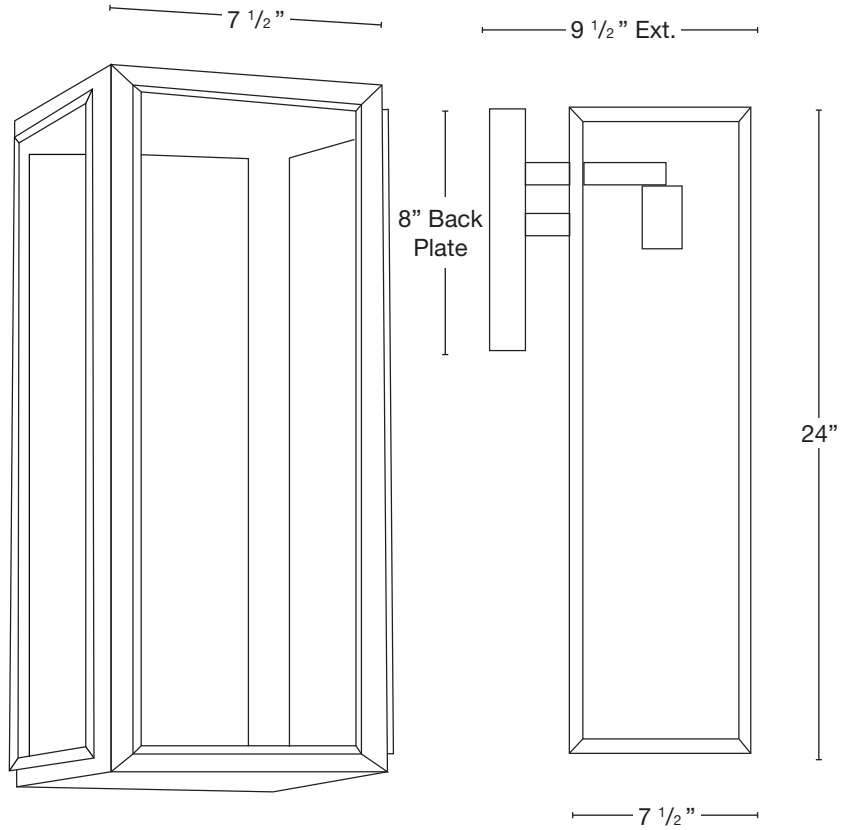

MODEL: **SPJ-PPV**
 MATERIAL: **Solid Brass**
 FINISH SHOWN: **Black**
 GLASS SHOWN: **Clear**
 ELECTRICAL: **12V or 120V**
 ENGINE: **Medium Base**
 OPTION: **LED Integrated**
 MOUNTING: **Wall Mount**

ELECTRICAL

- 12V
- 120V

GLASS

- Clear
- Clear Seedy
- Frosted
- Frosted Seedy
- White Swirl
- White Iridescent
- Honey Swirl
- Honey Iridescent
- Rose Swirl

Wet Listed

Ordering Example

Customer Approval

Date