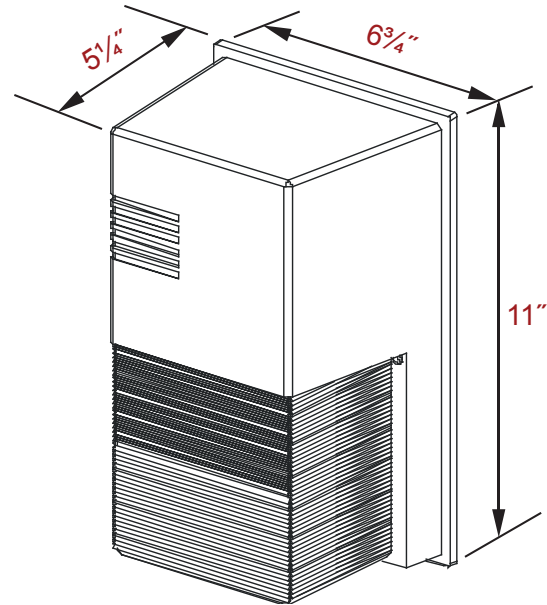

## SPJ-PMWP-1-WP

**Housing:**  
Die Cast Aluminum Back Plate with Cast-in Template for Mounting Over an Electrical Box and Conduit Access on the Bottom. Bronze Polycarbonate Front Housing with Clear Prismatic Lens Area.

**Reflector:**  
Aluminum Reflector

**Lens:**  
Molded Prismatic Polycarbonate Lens and Front Housing.

**Mounting:**  
Cast-in Template for Mounting Directly Over a 4" Recessed Outlet Box, or Use 1/2" Surface Conduit.