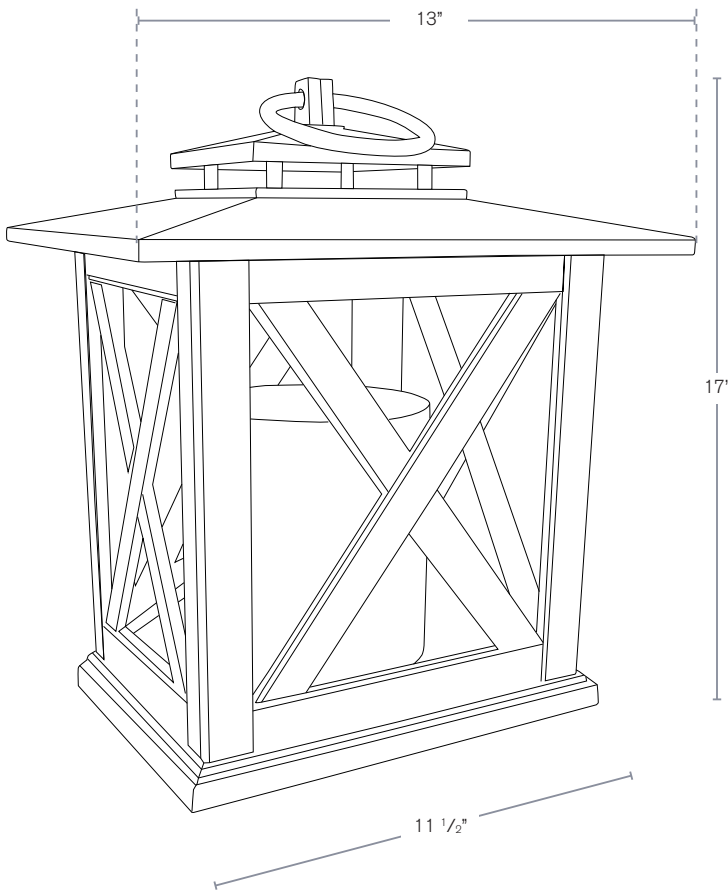

SPJ-PM13

SPECIFICATION FEATURES

Model: **SPJ-PM13**

- Finish:** Our naturally etched finishes will withstand the test of time. All finishes are individually treated insuring consistency. Our meticulous application results in a fixture that truly becomes "a one of a kind".
- Electrical:** Available in 12V or 120V
- Labels:** UL Wet Listed

Patio / Deck Light

DESCRIPTION

- Model#:** SPJ-PM13
- Material:** Solid Brass
- Finish:** Black
- Onyx:** White
- Electrical:** 12V or 120V
- Wattage:** 3W
- Mounting:** Deck

SPJ Approval	Customer Approval