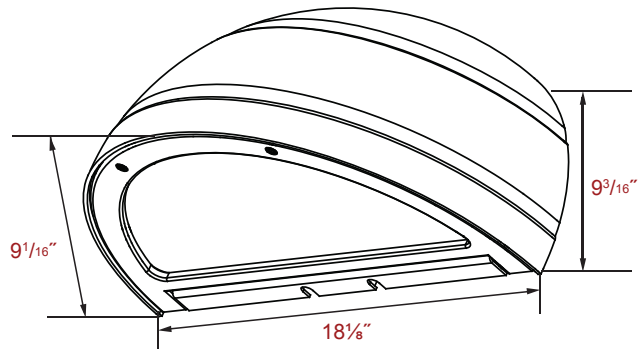

EasyLED Orion Wall Sconce

SPJ-OWX-1-WP

Housing:

Die Cast Aluminum Housing with Full Cutoff Front Frame, Textured Architectural Bronze Powdercoat Finish Over a Chromate Conversion Coating.

Lens:

Clear flat glass lens.

Mounting:

Mount Over a 4" Recessed Outlet Box, Includes Easy-Hang Wall Mounting Plate.

Photometric Performance:

Array Lumens: 5,445

Delivered Lumens:

4,305

Wattage:

Array: 46.5w, System: 52w