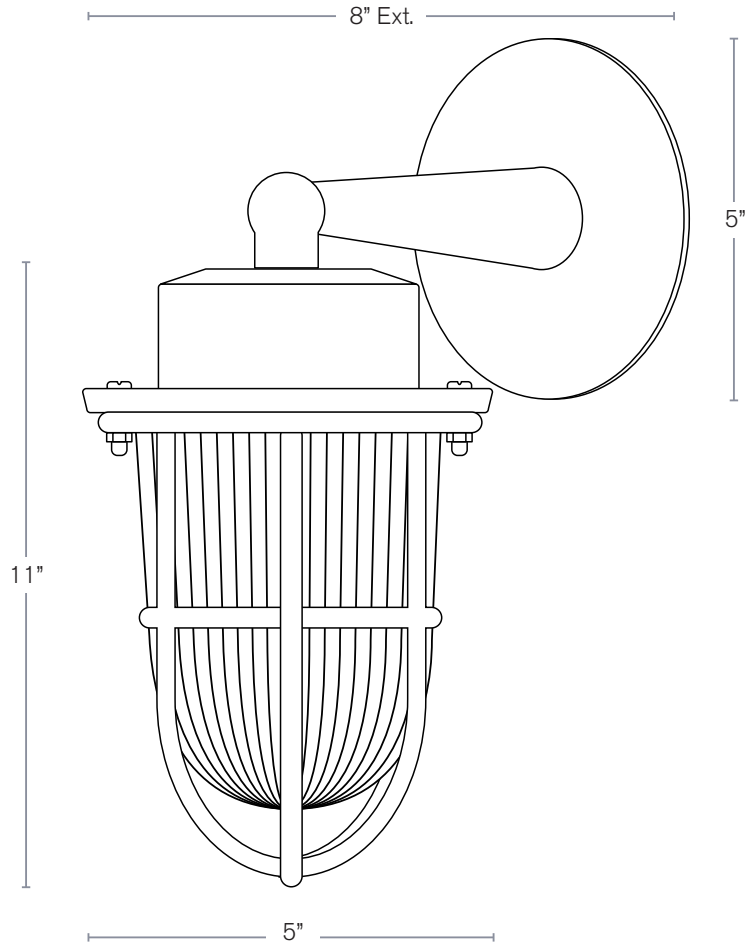

SPJ Approval		Customer Approval			

Model#	Finishes	Wattage	Lumens	Color Temp.	Electrical
SPJ-NS-WM5	PVDS	10	1000	2000K	120V
	V = Verde GM = Gun Metal M = Moss B = Black AG = Aged Brass R = Rusty MBR = Matte Bronze PVDP = PVD Polished SB = Satin Brass PVDS = PVD Satin	8W (RGBW)	1000	2000k RGBW	120V 12V