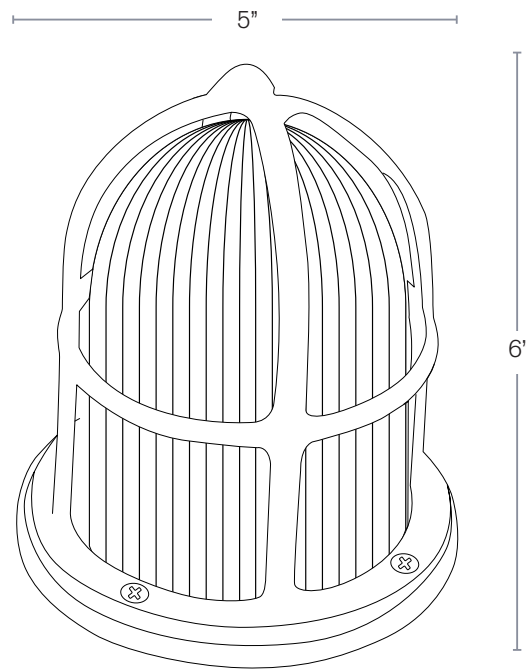

Forever Bright

SPECIFICATION FEATURES

Model: **SPJ-NS-DM5**
Shown: Satin Brass

Pier Mount

UL Wet Listed

DESCRIPTION

MODEL: SPJ-NS-DM5
MATERIAL: SOLID BRASS
FINISH: SATIN BRASS
ELECTRICAL: 12V OR 120V
LAMP OPTIONS: MEDIUM BASE
LUMENS: 10W LED
COLOR TEMP: 8W RGBW
MOUNTING: 1000 (STANDARD)
 2000K / 90+ CRI
 PIER MOUNT

Electrical: Available in 12V, 120V

Labels: ETL Standard Wet Label
C-ETL

SPJ Approval			Customer Approval		
--------------	--	--	-------------------	--	--

Model#	Finishes	Wattage	Lumens	Color Temp.	Electrical
SPJ-NS-DM5	SB	10	1000	2000K	120V
	V = Verde GM = Gun Metal M = Moss B = Black AG = Aged Brass R = Rusty MBR = Matte Bronze PVDP = PVD Polished SB = Satin Brass PVDS = PVD Satin	8W (RGBW)	1000	2000k RGBW	120V 12V