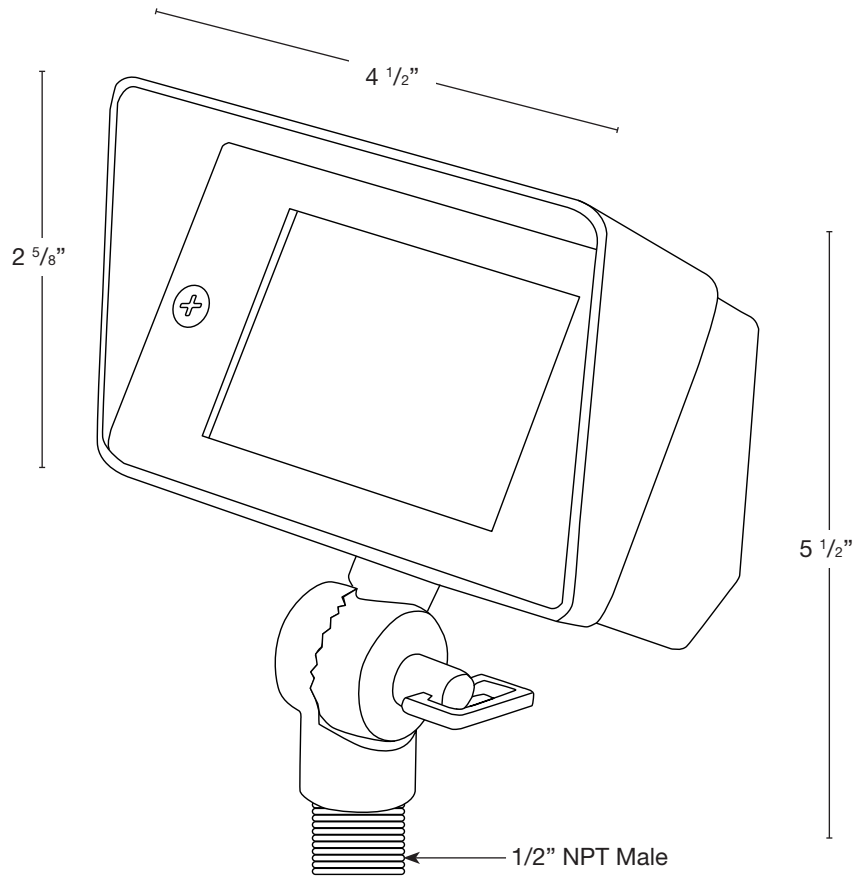

ELECTRICAL

- ☐ 12V

Wet Listed

Ordering Example

Customer Approval

Date

SPJ-MWW2-4W-12V