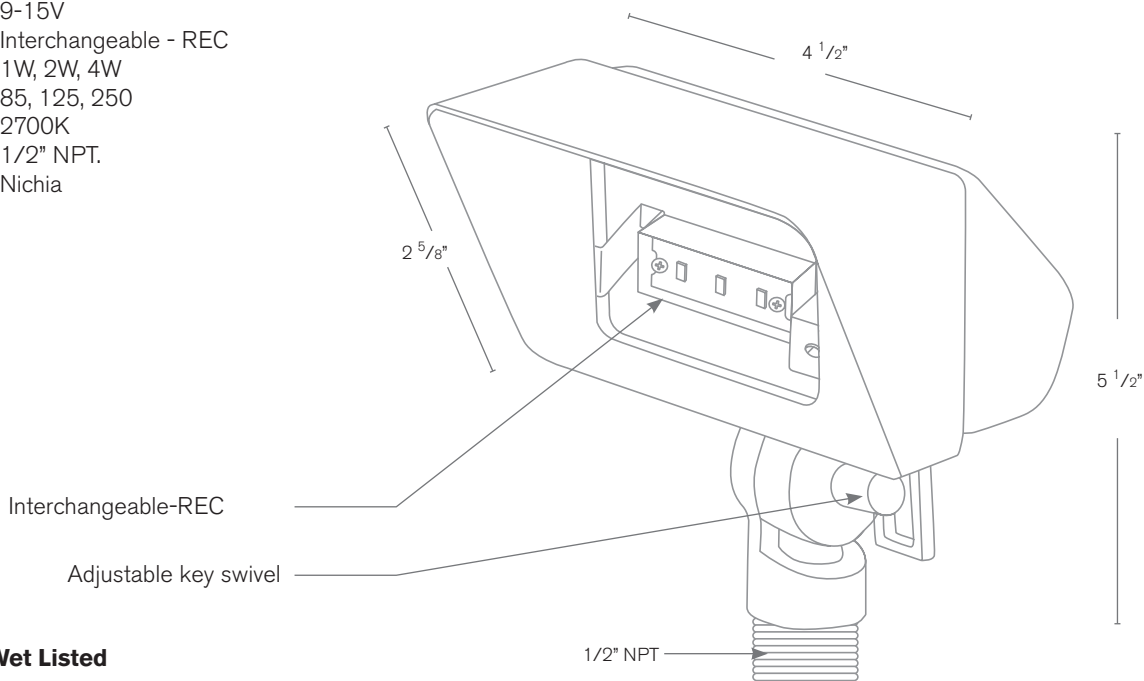

Forever Bright

SPECIFICATION FEATURES

Model: **SPJ-MWW2**
Finish: Matte Bronze

- Finish:** Our naturally etched finishes will withstand the test of time. All finishes are individually treated insuring consistency. Our meticulous application results in a fixture that truly becomes "a one of a kind".
- Electrical:** Available in 9-15V
- Labels:** ETL Standard Wet Label
C-ETL

Wall Washer

DESCRIPTION

- Model#:** SPJ-MWW2
- Material:** Cast Brass
- Electrical:** 9-15V
- Engine:** Interchangeable - REC
1W, 2W, 4W
- Lumens:** 85, 125, 250
- Color Temp:** 2700K
- Mounting:** 1/2" NPT.
- LED:** Nichia