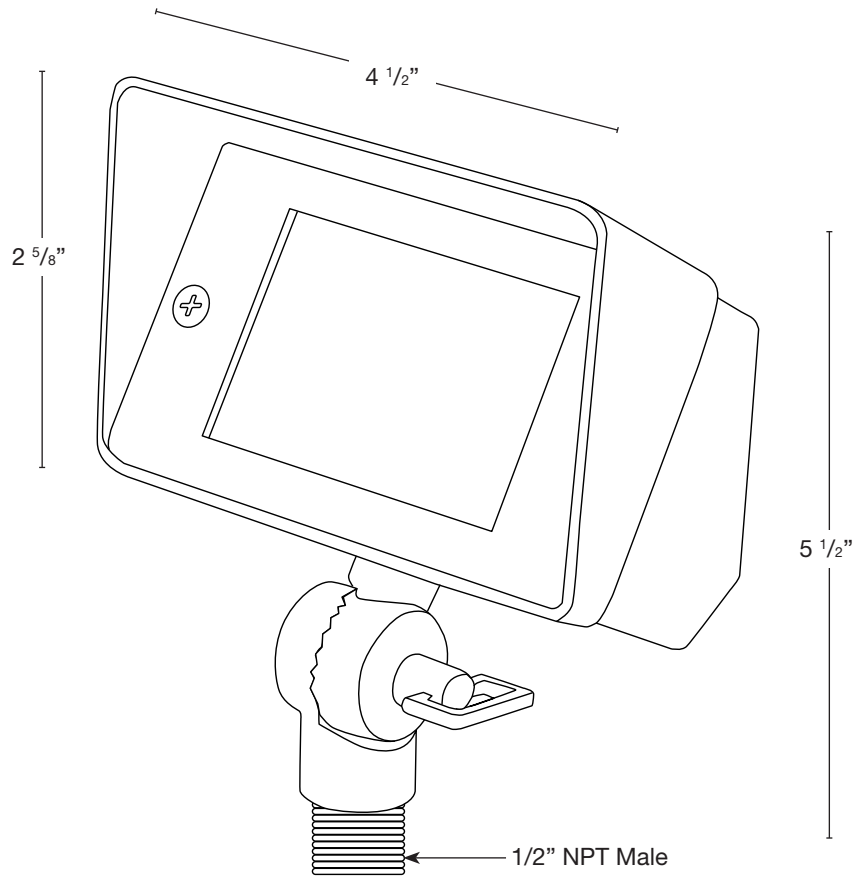

ELECTRICAL

- ☐ 12V
- ☐ 120V

Wet Listed

Ordering Example

Customer Approval

Date

SPJ-MWW2-RGBW-8W-12V