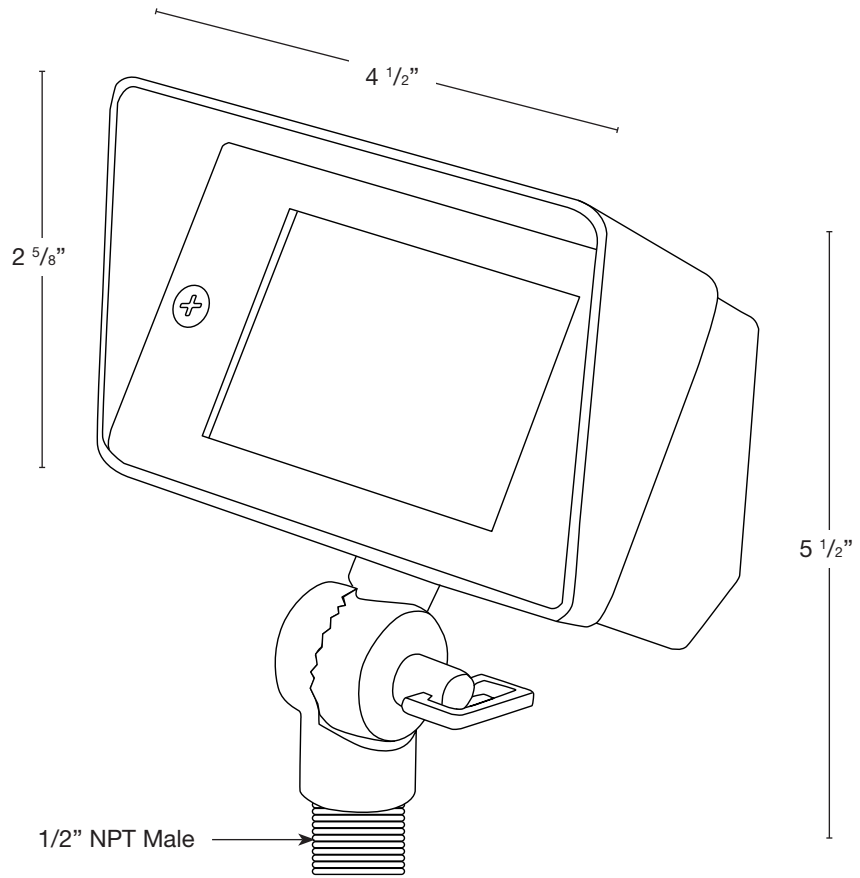

COLOR TEMPERATURE

- 2700K
- RGBW

Custom options are available

OPTICS

- WIDE ANGLE FLOOD 120d

Wet Listed

Ordering Example

Customer Approval