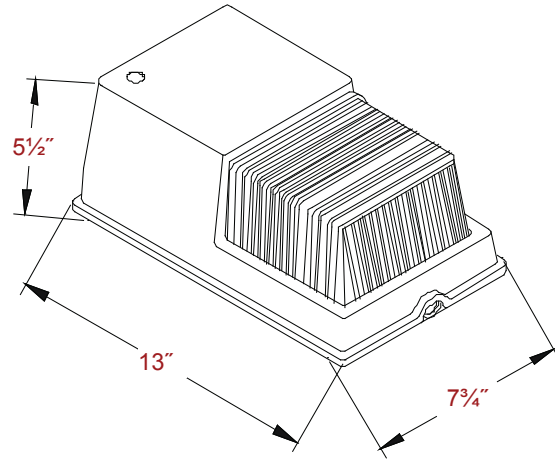

EasyLED Mini Wall Pack

SPJ-MWP-1-WP

Housing:
Die Cast Aluminum Housing, Textured Bronze Finish Over a Chromate Conversion Coating with Conduit Access on Bottom and Back, Photocell Adaptable.

Lens:
Molded Prismatic Borosilicate Glass Lens.

Mounting:
Optional Cast Aluminum Mounting Plate Mounts Directly Over a 4" Recessed Outlet Box, or Use 1/2" Surface Conduit.

Photometric Performance:
Array Lumens: 2,618

Delivered Lumens:
1,543

Wattage:
Array: 18.6w, System: 22.2w