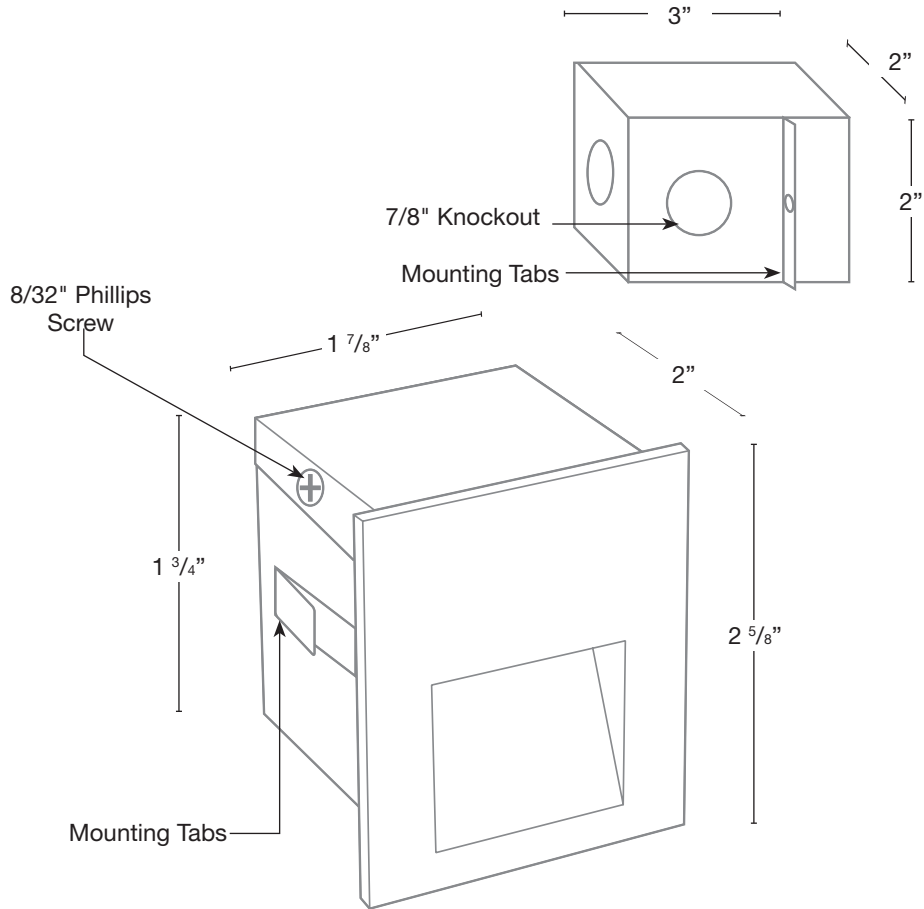

PVD PREMIUM

- ☐ PVD Polished (PVDP)
- ☐ PVD Satin (PVDS)
- ☐ PVD Graphite (PVDG)
- ☐ PVD Bronze (PVDBZ)
- ☐ PVD Black (PVDBL)

	MILLIAMPS	VOLTAGE	LUMEN	OUTPUTS
WW/CW:	350 mA	1.00 DCW	1.13 ACW	
RGB:	350 mA	1.12 DCW	1.27 ACW	
RED:	2.2 VF	102 LUM		
GREEN:	3.2 VF	126 LUM		
BLUE:	3 VF	40 LUM		
18K:	2.85 VF	112 LUM		
65K:	2.85 VF	154 LUM		
300W	30 load