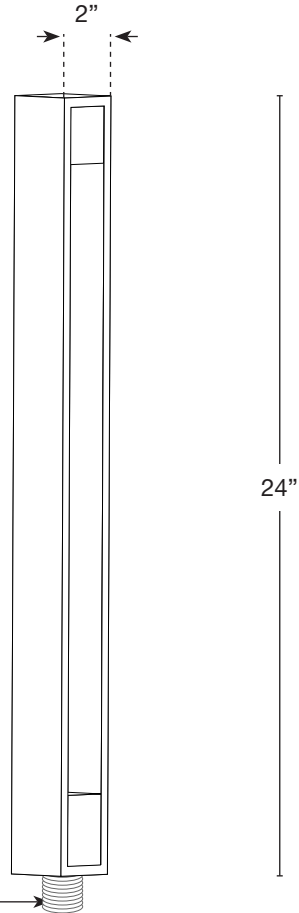

COLOR TEMPERATURE

- ☐ 2700K
- ☐ RGBW

Wet Listed

Ordering Example	Customer Approval	Date
SPJ-MPLA-1-PLC-B-4W-RGBW-12V-15V V