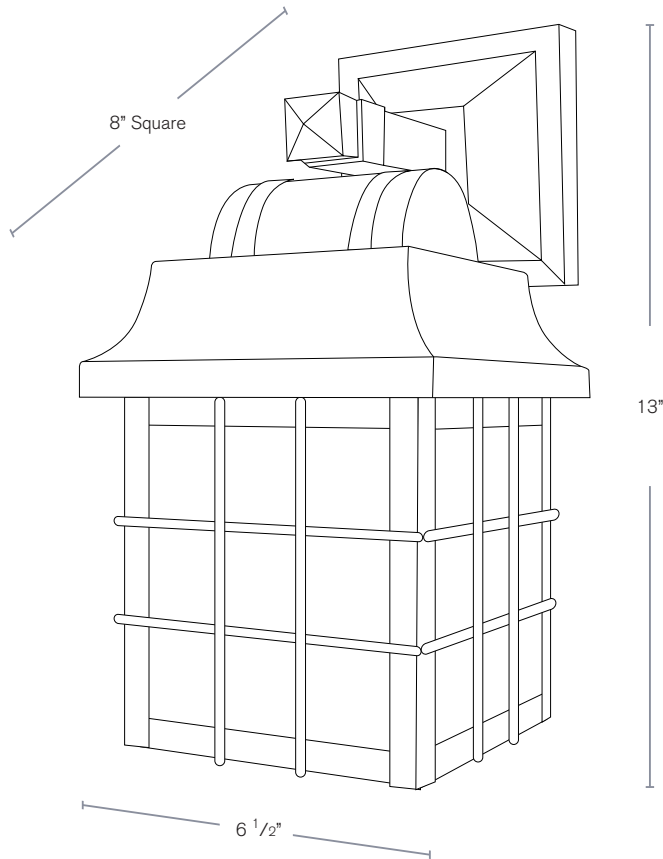

Flush Mount

DESCRIPTION

- Model#:** SPJ-MJN6
- Material:** Solid Brass
- Electrical:** 120V
- Engine:** Specify
- Socket:** (1) Light Candelabra
- Mounting:** Flush Mount
- Glass:** Frost

Unlimited LED Lumen Packages & Color Temperatures Available!