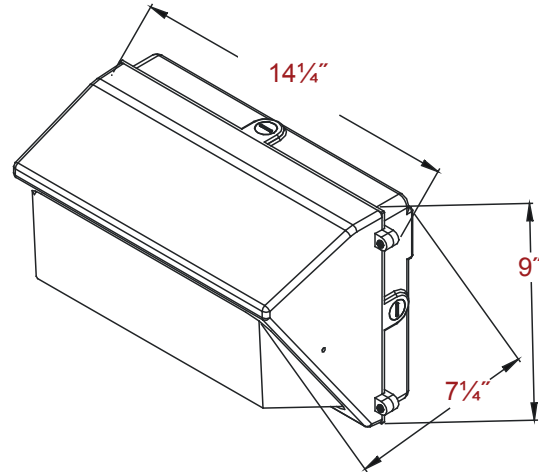

EasyLED Medium Wall Pack

SPJ-MDWP-1-WP

Housing:
Die Cast Aluminum Housing and Hinged Front Frame, 1/2" Coin Plugs with O-rings for Conduit and Photocell, Textured Architectural Bronze Powdercoat Finish Over a Chromate Conversion Coating.

Lens:
Molded Prismatic Borosilicate Glass Lens.

Mounting:
Cast-in Template for Mounting Directly Over a 4" Recessed Outlet Box, or Use 1/2" Surface Conduit.

Delivered Lumens:
5,114 (4K); 5,327 (5K)

Wattage:
Array 41.3w, System 47w