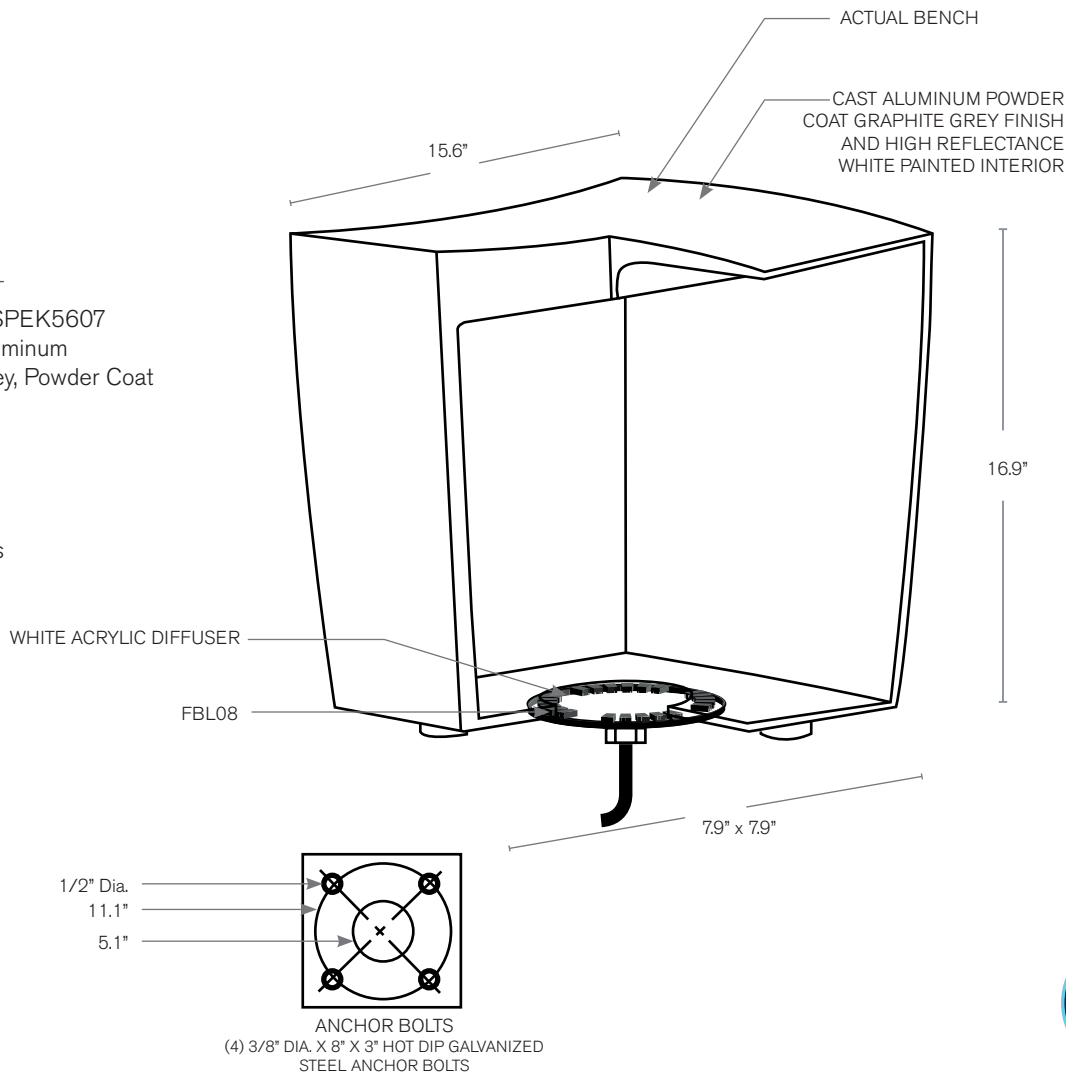

## SPECIFICATION FEATURES

- Finish:** Our naturally etched finishes will withstand the test of time. All finishes are individually treated insuring consistency. Our meticulous application results in a fixture that truly becomes "a one of a kind".
- Electrical:** Available in 120V
- Labels:** ETL Standard Wet Label  
C-ETL

#### DESCRIPTION

- Model#:** SPJ-LIGHTSPEK5607
- Material:** Die Cast Aluminum
- Finish:** Graphite Grey, Powder Coat
- Electrical:** 120V
- Engine:** FBL08
- Wattage:** 4W
- Lumens:** 800
- Color Temp:** 3000k
- Mounting:** Anchor Bolts