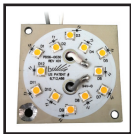

Forever Bright

SPECIFICATION FEATURES

Model: **SPJ-LV701**

Garden Light

DESCRIPTION

- Model#:** SPJ-LV701
- Material:** Copper
- Finish:** Specify
- Glass:** Specify
- Electrical:** 8-15V, 120V
- LED:** 2W - 10W
- Color Temp:** 2700K
- Lumen Range:** 125 - 1000
- Mounting:** 1/2" NPT.
Perma Post SPJ19-03 recommended

Unlimited LED Lumen Packages & Color Temperatures Available!

SPJ-2W-CB-C
2W
12V or 120V

FB-MP1000
120V
10W
1000 LUMENS
WARM DIMMING

- Finish:** Our naturally etched finishes will withstand the test of time. All finishes are individually treated insuring consistency. Our meticulous application results in a fixture that truly becomes "a one of a kind".
- Electrical:** Available in 8v-15v, 120v & 277v
- Labels:** ETL Standard Wet Label
C-ETL

Model#

SPJ-LV701

SPJ-LV701

Finishes

RC

- V = Verde
- M = Moss
- AG = Aged Brass
- MBR = Matte Bronze
- SB = Satin Brass
- GM = Gun Metal
- B = Black
- R = Rusty
- PVDP = PVD Polished
- PVDS = PVD Satin
- NC = Natural Copper
- RC = Raw Copper