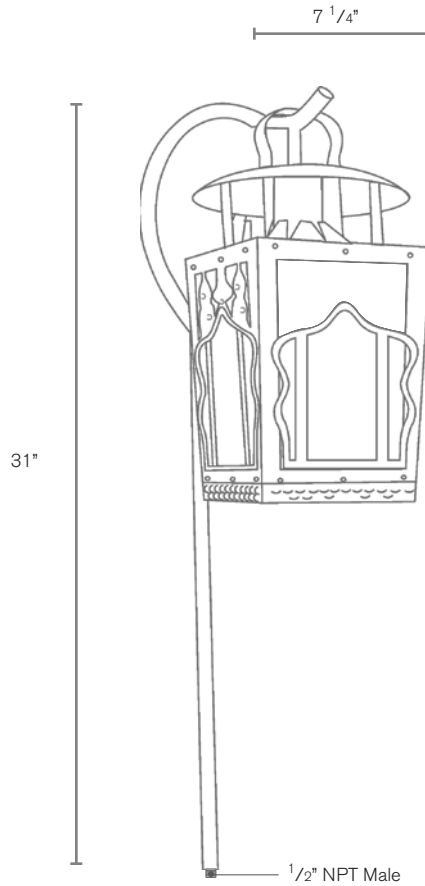

Forever Bright

SPECIFICATION FEATURES

Model: **SPJ-LV701**

Garden Light

DESCRIPTION

- Model#:** SPJ-LV701
- Material:** Copper
- Finish:** Specify
- Glass:** Specify
- Electrical:** 8-15V, 120V
- LED:** 2W - 10W
- Color Temp:** 2700K
- Lumen Range:** 125 - 1000
- Mounting:** 1/2" NPT.
Perma Post SPJ19-03 recommended

Unlimited LED Lumen Packages & Color Temperatures Available!

SPJ-2W-CB-C
2W
12V or 120V

FB-MP1000
120V
10W
1000 LUMENS
WARM DIMMING

- Finish:** Our naturally etched finishes will withstand the test of time. All finishes are individually treated insuring consistency. Our meticulous application results in a fixture that truly becomes "a one of a kind".
- Electrical:** Available in 8v-15v, 120v & 277v
- Labels:** ETL Standard Wet Label
C-ETL