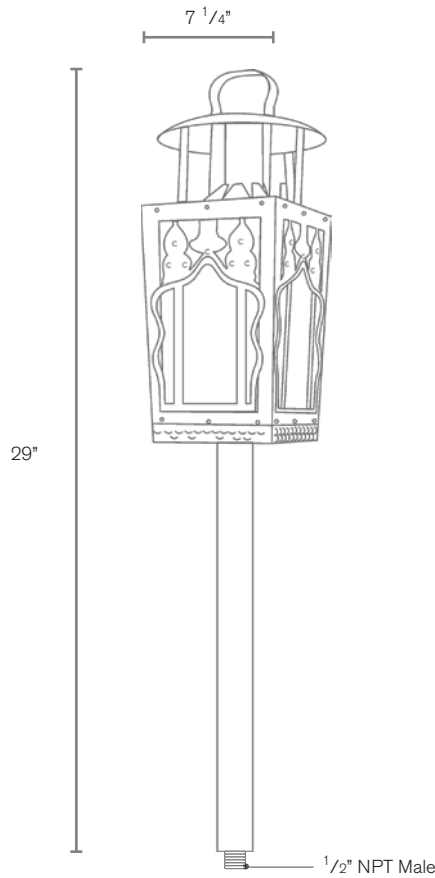

ORDERING INFORMATION

Model#	Finishes	Lumens	Color Temp.	Electrical
SPJ-LV700	NC	125	2700K	8-15V
SPJ-LV700	V = Verde M = Moss AG = Aged Brass MBR = Matte Bronze SB = Satin Brass GM = Gun Metal	125 - 1000	2700K	8-15V 120V 277V
	B = Black R = Rusty PVDP = PVD Polished PVDS = PVD Satin NC = Natural Copper RC = Raw Copper