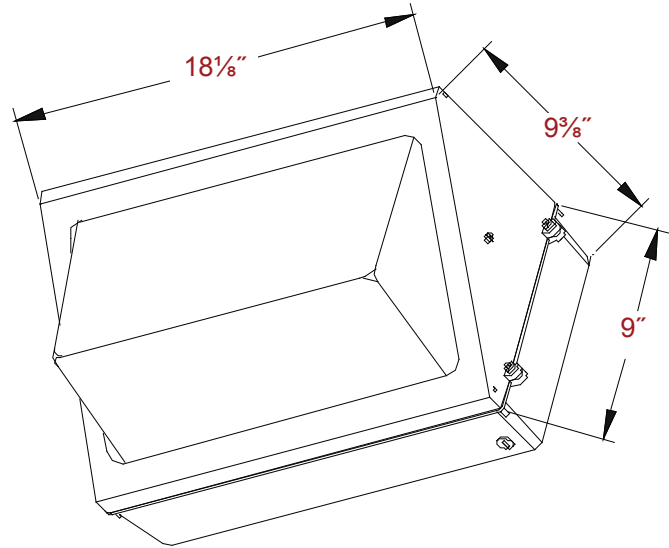

## EasyLED Large Shallow Wall Pack

## SPJ-LSWP-1-WP

**Housing:**  
Die Cast Aluminum Housing and Hinged Front Frame, 1/2" Coin Plugs with O-rings for Conduit and Photocell, Textured Architectural Bronze Powdercoat Finish Over a Chromate Conversion Coating.

**Lens:**  
Molded Prismatic Borosilicate Glass Lens.

**Mounting:**  
Cast-in Template for Mounting Directly Over a 4" Recessed Outlet Box, or Use 1/2" Surface Conduit.

**Delivered Lumens:**  
7,607 (4K); 7,924 (5K)