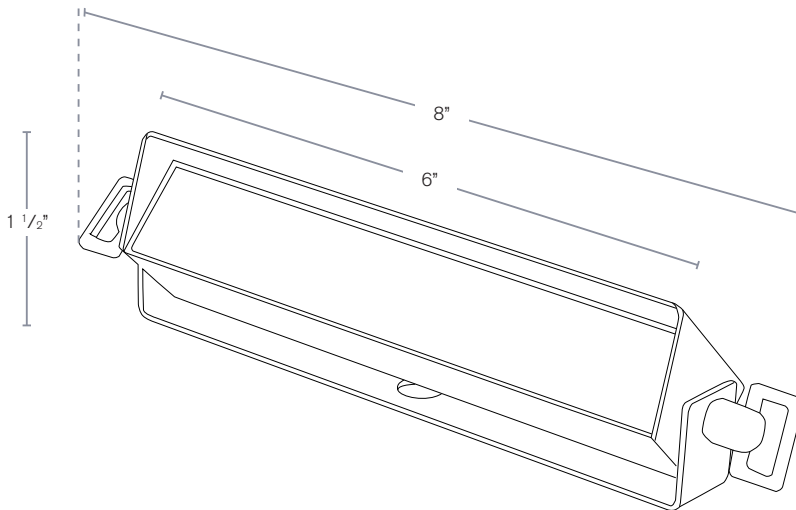

SPJ-LS-6

SPECIFICATION FEATURES

Finish:	Our naturally etched finishes will withstand the test of time. All finishes are individually treated insuring consistency. Our meticulous application results in a fixture that truly becomes "a one of a kind".
Electrical:	Available in 12V
Labels:	UL Wet Listed

Model: **SPJ-LS-6**

Adjustable Wall Mount

DESCRIPTION

Model#:	SPJ-LS-6
Material:	Solid Brass
Finish:	Matte Bronze
Electrical:	12V
Engine:	FB-LS-5-300
Wattage:	3W
Lumens:	300
Color Temp:	2700K
Mounting:	1/2" NPT