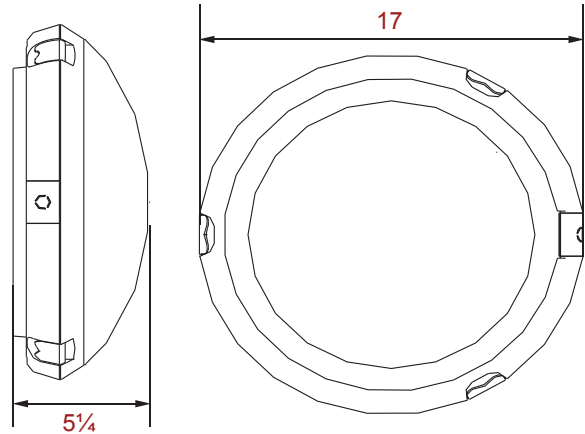

SPJ-LM-1-WP