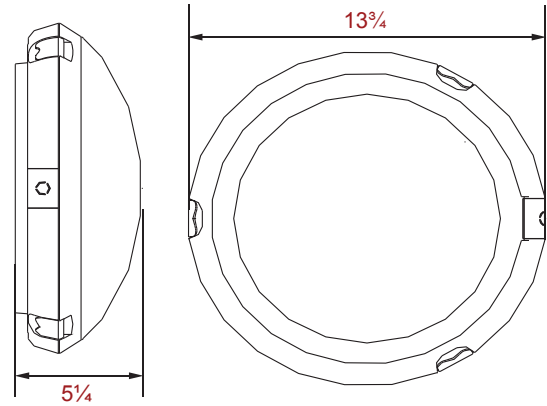

Small EasyLED Moonglow

Housing:
Round White ABS Housing with Hinged Front Frame and 4 Clips with Tamper Resistant Screws. Low Profile Opal Polycarbonate Lens for Evenly Diffused Light.

Mounting:
Surface Ceiling or Wall Mount.

Delivered Lumens:
1,869

Wattage:
System: 20w

Driver:
Electronic Driver, 120-277V, 50/60Hz; Dimmable Driver

Ratings:
CSA: Listed for Wet Locations.

SPJ-LM-1-WP

Photometrics