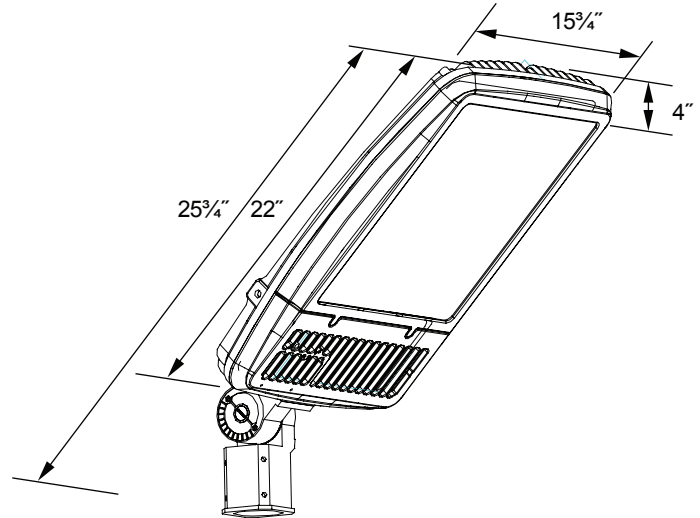

Bentley EasyLED Large Kitty Hawk Flood Light

SPJ-LKH-1-FL

Housing:
Die Cast Aluminum Housing and Front Frame, Integral Heat Sinking and Driver Compartment. Textured Architectural Bronze Powdercoat Finish Over a Chromate Conversion Coating. Photocell Adaptable. Includes Receptacle and Shorting Cap.

Lens:
Clear flat glass lens or clear flat prismatic glass lens.

Mounting:
Mount with two-piece swivel bracket, adjustable slipfitter, extruded mounting arms, wall bracket or mounting arm adaptor.

Photometric Performance:
NEMA Types: 7H x 5V, 7H x 7V
CCT: 4K, 5K
Delivered Lumens:
167w 16,000 - 20,000
256w 25,000 - 31,000