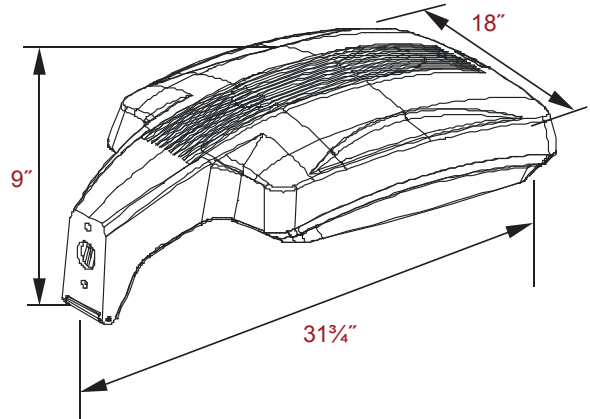

EasyLED Large Kitty Hawk

SPJ-LKH-1-AL

Housing:
Die Cast Housing & Front Frame, Textured Bronze Powder-coat Finish Over a Chromate Conversion Coating. Front Frame is Hinged with an Easy-Open Latch for "No Tools Needed". Integral Ballast Box. Photocell Adaptable.

Lens:
Clear Flat Glass Lens or Clear Flat Prismatic Glass Lens.

Mounting:
Mounts Directly to Flat Poles. Optional Round Pole or Wall Mount Adapters Available.

Photometric Performance:
Array Lumens: 9175 (C Optic)