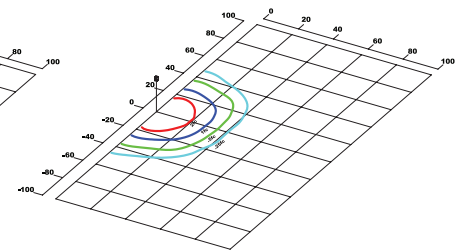

SPJ-LCSC-2-WP