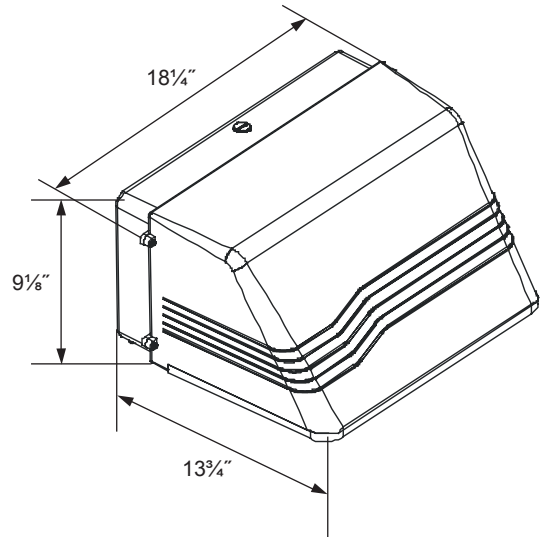

EasyLED Constellation Large Shallow Full Cutoff Wall Pack

SPJ-LCSC-1-WP