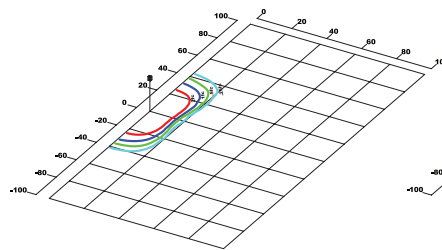

SPJ-LCSC-2-WP

Photometrics

SPJ-LCSC-1-WP