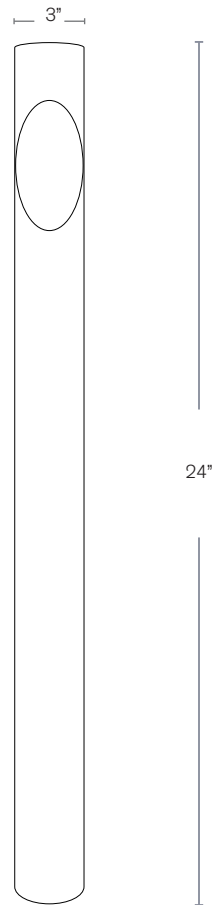

Forever Bright

SPECIFICATION FEATURES

Model: **SPJ-LB3**
Finish: PVD Polished

- Finish:** Our naturally etched finishes will withstand the test of time. All finishes are individually treated insuring consistency. Our meticulous application results in a fixture that truly becomes "a one of a kind".
- Electrical:** Available in 8-15V
- Labels:** ETL Standard Wet Label
C-ETL

Contemporary Mini Bollard

DESCRIPTION

- Model#:** SPJ-LB3
- Material:** Solid Brass
- Finish:** PVD Satin
- Electrical:** 8-15V
- Engine:** SPJ-BB03CH
- Lumens:** 125
- Color Temp:** 2700k
- Mounting:** Direct Burial

Lumen Packages Available!

Wet Listed

ORDERING INFORMATION

Model#	Finishes	Lumens	Color Temp.	Electrical
SPJ-LB3	PVDS	125	2700K	8-15V
SPJ-LB3	V = Verde M = Moss AG = Aged Brass MBR = Matte Bronze SB = Satin Brass GM = Gun Metal B = Black R = Rusty PVDP = PVD Polished PVDS = PVD Satin	125	2700K 4000K 6500K	8-15V