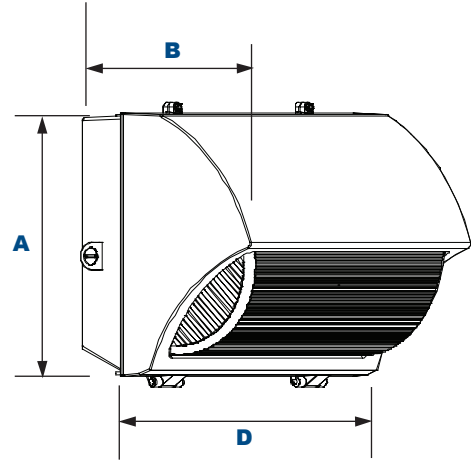

EasyLED Large Accord Semi-Cutoff Wall Pack

SPJ-LASC-1-WP

Housing:

Die Cast Aluminum Housing and Hinged Front Frame with Stainless Steel Hinge Pins, 1/2" Coin Plugs with O-rings for Conduit and Photocell, Textured Architectural Bronze Powdercoat Finish Over a Chromate Conversion Coating.

Lens:

Molded Prismatic Borosilicate Glass Lens.

Mounting:

Cast-in Template for Mounting Directly Over a 4" Recessed Outlet Box, or Use 1/2" Surface Conduit. Includes Easy-Hang "Two Hands Free" Wall- Mounting Plate with Leveling Device on Back.