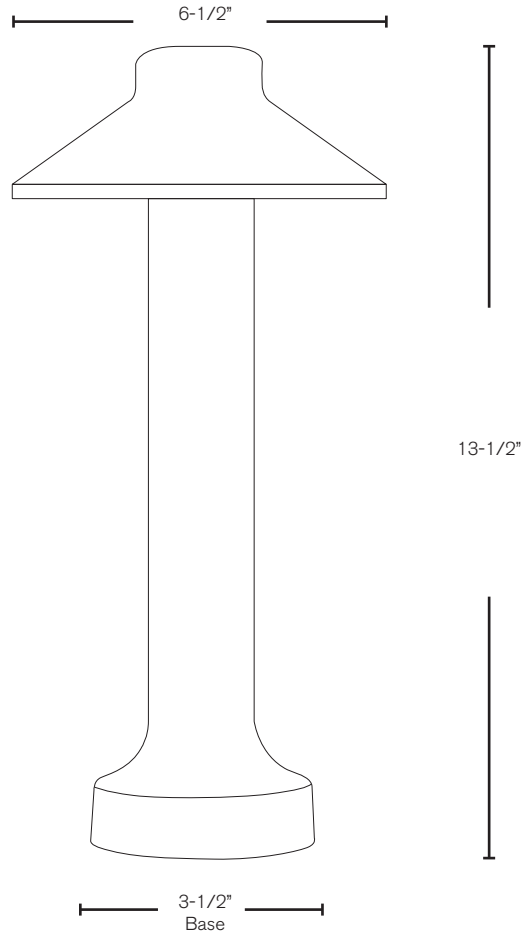

## SPECIFICATION FEATURES

Model: SPJ-JS1PL  
Finish: Natural Copper

- Finish:** Our naturally etched finishes will withstand the test of time. All finishes are individually treated insuring consistency. Our meticulous application results in a fixture that truly becomes "a one of a kind".
- Electrical:** Available in 9V, 12V or 120V
- Labels:** ETL Standard Wet Label  
C-ETL

### DESCRIPTION

- Model#:** SPJ-JS1PL
- Material:** Solid Copper
- Lamp:** 2.5W LED Bi-Pin
- Color Temp:** 2700K
- Voltage:** 9V (Re-Chargeable Alkaline Lithium)
- Options:** 12V or 120V

Wet Listed