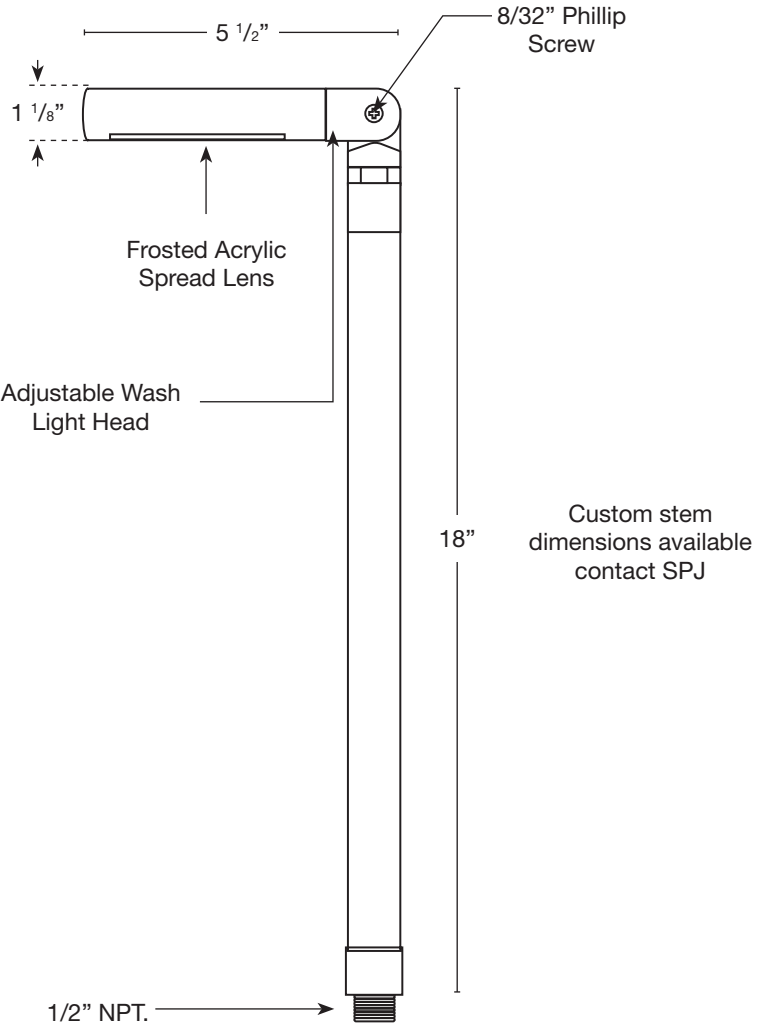

MODEL: **SPJ-JB6-18**
 MATERIAL: **Solid Brass**
 FINISH SHOWN: **Satin Brass / Copper**
 ELECTRICAL: **12V or 120V**
 WATTAGE: **2W**
 ENGINE: **FB-LS2**
 LUMENS: **150**
 MOUNTING: **1/2" NPT. SPJ19-03-SP-RB Recommended**
 OPTION: **PLC**

WATTAGE	LUMENS
<input type="checkbox"/> 2W	150
<input type="checkbox"/> 3W	350

Custom lumen packages are available upon request

COLOR TEMPERATURE

- 2200K
- 2700K
- 3000K
- 4000K
- 5000K
- 6500K
- Amber (TF)
- RGBW

Custom options are available

ELECTRICAL

- 12V
- 120V

SPJ19-03 PERMA POST
 3" DIA. WITH 1/2" NPT.

Wet Listed

Ordering Example	Customer Approval	Date
SPJ-JB6-18-SB/C-2W-27K-12V		