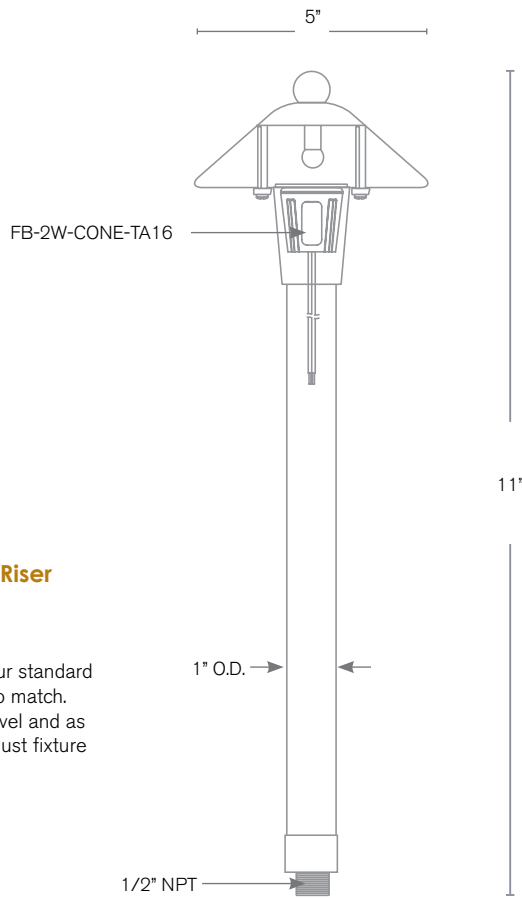

Model: **SPJ-HPL-5-petite**
Finish: Hammered Raw Copper

Forever Bright

SPECIFICATION FEATURES

- Finish:** Our naturally etched finishes will withstand the test of time. All finishes are individually treated insuring consistency. Our meticulous application results in a fixture that truly becomes "a one of a kind".
- Electrical:** Available in 8-15V
- Labels:** ETL Standard Wet Label
C-ETL

Path / Area Light

DESCRIPTION

- Model#:** SPJ-HPL-5-petite
- Electrical:** 8-15V
- Engine:** FB-2W-Cone-TA16
- Lumens:** 150
- Color Temp:** 2700 k
- Mounting:** 1/2" NPT. Dual Fin Spike Incl.
- LED:** Nichia

Option:

Adjustable Below Grade Riser

Model: SPJ19-03-RBBG
Shown: Matte Bronze
Desc: Solid brass top fits on our standard perma-post with finish to match. Install fixture at grade level and as the landscape grows adjust fixture height as needed.

Wet Listed

ORDERING INFORMATION

Model#	Finishes	Wattage	Lumens	Color Temp.	Electrical
SPJ-HPL-5-petite	RC	2W	150	2700K	8-15V

- V = Verde GM = Gun Metal 2W 150 2700K 8-15V
- M = Moss B = Black 160 4000K
- AG = Aged Brass R = Rusty 170 5000K
- MBR = Matte Bronze PVDP = PVD Polished
- RC = Raw Copper PVDS = PVD Satin