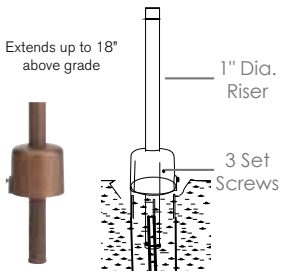

Model: **SPJ-HPL-5-petite**
Finish: Hammered Raw Copper

Forever Bright

SPECIFICATION FEATURES

- Finish:** Our naturally etched finishes will withstand the test of time. All finishes are individually treated insuring consistency. Our meticulous application results in a fixture that truly becomes "a one of a kind".
- Electrical:** Available in 8-15V
- Labels:** ETL Standard Wet Label
C-ETL

Path / Area Light

DESCRIPTION

- Model#:** SPJ-HPL-5-petite
- Electrical:** 8-15V
- Engine:** FB-2W-Cone-TA16
- Lumens:** 150
- Color Temp:** 2700 k
- Mounting:** 1/2" NPT. Dual Fin Spike Incl.
- LED:** Nichia

Option:

Adjustable Below Grade Riser

Model: SPJ19-03-RBBG
Shown: Matte Bronze
Desc: Solid brass top fits on our standard perma-post with finish to match. Install fixture at grade level and as the landscape grows adjust fixture height as needed.

Wet Listed

ORDERING INFORMATION

Model#	Finishes	Wattage	Lumens	Color Temp.	Electrical
SPJ-HPL-5-petite	RC	2W	150	2700K	8-15V

- V = Verde GM = Gun Metal 2W 150 2700K 8-15V
- M = Moss B = Black 160 4000K
- AG = Aged Brass R = Rusty 170 5000K
- MBR = Matte Bronze PVDP = PVD Polished
- RC = Raw Copper PVDS = PVD Satin