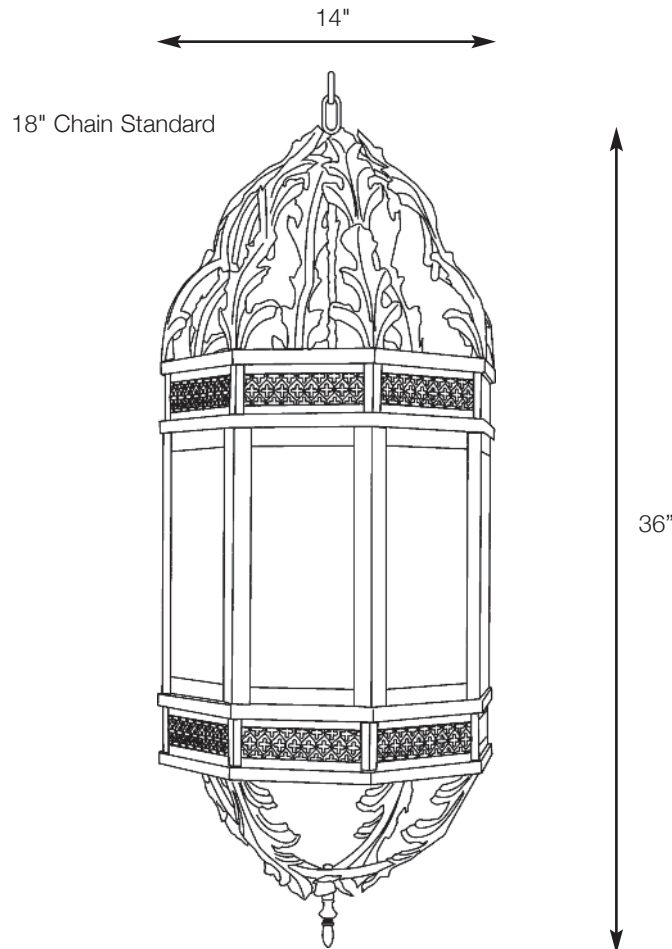

# SPJ-H700

Pendant

*Unlimited LED Lumen Packages & Color Temperatures Available!*

SPJ-2W-CB-C  
2W  
12V or 120V

FB-MP1000  
120V  
10W  
1000 LUMENS  
WARM DIMMING

<b>MODEL :</b>	SPJ-H700
<b>MATERIAL :</b>	Solid Brass
<b>FINISH :</b>	Specify
<b>ELECTRICAL :</b>	120v
<b>SOCKET :</b>	(3) Light Candelabra
<b>LAMP :</b>	18w Incl.
<b>FLUORESCENT OPTIONS :</b>	PL-13W, PLT-26W, PLT-32W, PLT-42W
<b>MOUNTING :</b>	Pendant, Column Mount, Scroll Mount

DRAWN BY: MMC

BASE DESIGN: SPJ

DATE: 01-10-10