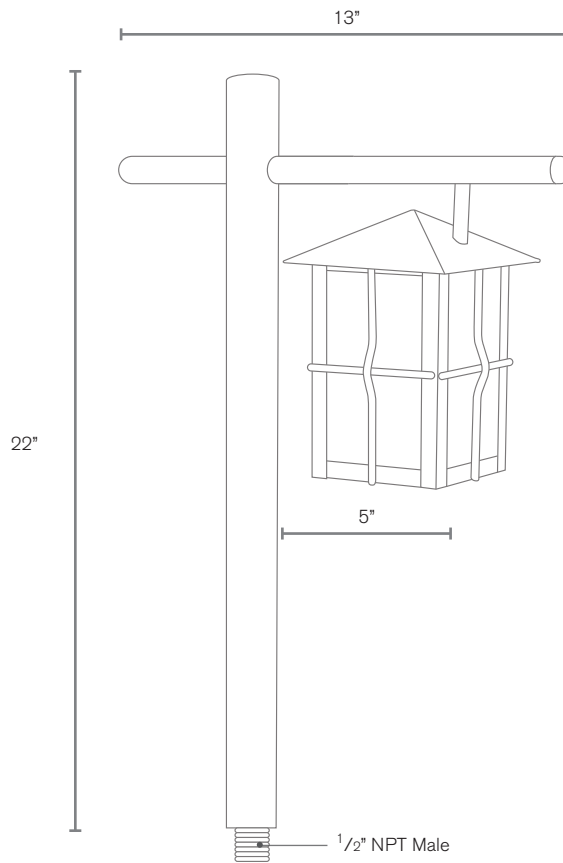

Model#

SPJ-GDG-PL

SPJ-GDG-PL

Finishes

B

- V = Verde
- M = Moss
- AG = Aged Brass
- MBR = Matte Bronze
- SB = Satin Brass
- GM = Gun Metal
- B = Black
- R = Rusty
- PVDP = PVD Polished
- PVDS = PVD Satin
- NC = Natural Copper
- RC = Raw Copper

Lumens

125

125 - 1000

Color Temp.

2700K

2700K

Electrical

8-15V

8-15V
120V
277V