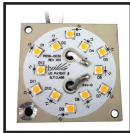

#### DESCRIPTION

- Model#:** SPJ-GDG-PL
- Material:** Solid Brass
- Finish:** Specify
- Glass:** Specify
- Electrical:** 8-15V, 120V
- LED:** 2W - 10W
- Color Temp:** 2700K
- Lumen Range:** 125 - 1000
- Mounting:** 1/2" NPT.  
Perma Post SPJ19-03 recommended

*Unlimited LED Lumen Packages & Color Temperatures Available!*

SPJ-2W-CB-C  
2W  
12V or 120V

FB-MP1000  
120V  
10W  
1000 LUMENS  
WARM DIMMING

- Finish:** Our naturally etched finishes will withstand the test of time. All finishes are individually treated insuring consistency. Our meticulous application results in a fixture that truly becomes "a one of a kind".
- Electrical:** Available in 8v-15v, 120v & 277v
- Labels:** ETL Standard Wet Label  
C-ETL