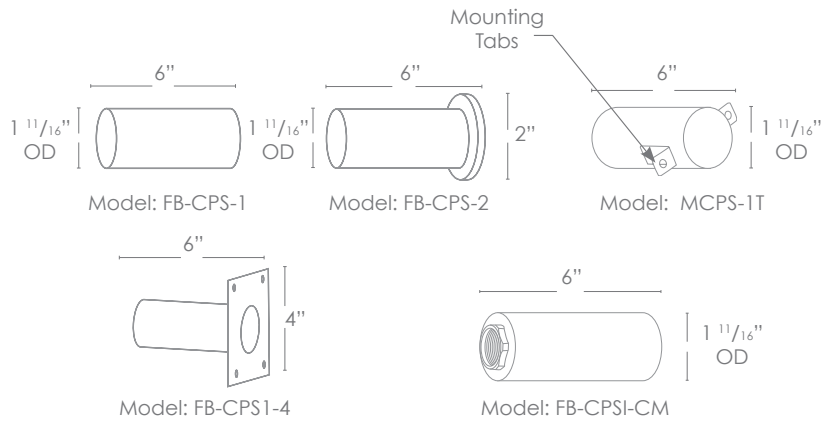

Forever Bright

SPECIFICATION FEATURES

Model: **SPJ-GDG-3SQ**
Finish: Matte Bronze

- Finish:** Our naturally etched finishes will withstand the test of time. All finishes are individually treated insuring consistency. Our meticulous application results in a fixture that truly becomes "a one of a kind".
- Electrical:** Available in 8-15V or 120V
- Labels:** ETL Standard Wet Label
C-ETL

The Versatile GDG Series

DESCRIPTION

- Model#:** SPJ-GDG-3SQ
- Engine:** FB-2W-CYL-TA16 (standard)
- Lumens:** 150
- Optic:** Wide Angle Flood
- Color Temp:** 2700K
- Electrical:** 8-15V, 120V
- Mounting:** Recessed
- LED:** Nichia

Unlimited LED Lumen Packages & Color Temperatures Available!

Mounting Sleeves

Wet Listed

ORDERING INFORMATION

Model#	Finishes	Wattage	Optics	Lumens	Color Temp.	Electrical
SPJ-GDG-3SQ	MBR	2W	WIDE ANGLE FLOOD	150	2700K	8-15V
	V = Verde GM = Gun Metal M = Moss B = Black AG = Aged Brass R = Rusty MBR = Matte Bronze PVDP = PVD Polished SB = Satin Brass PVDS = PVD Satin	2W	Wide Angle Flood	150	2700K 4000K 5000K	8-15V 120V