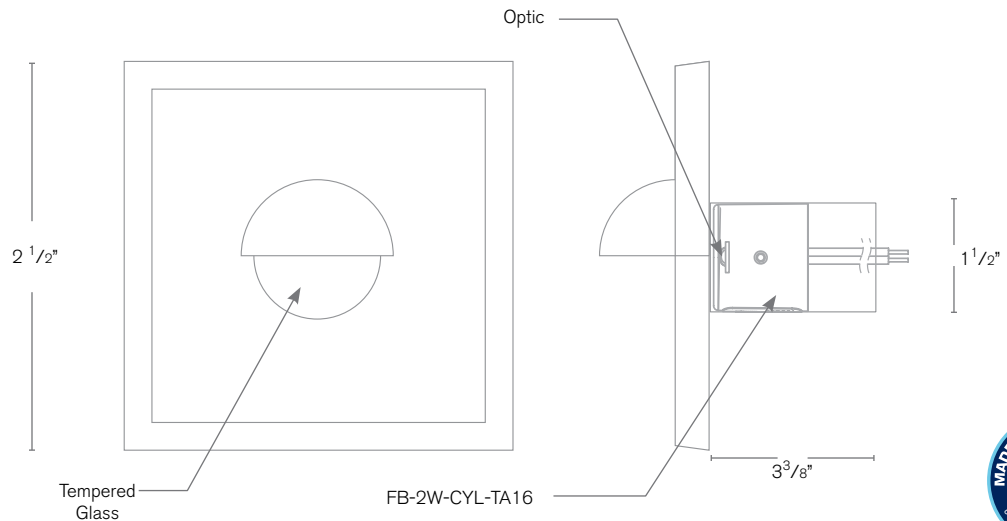

Forever Bright

SPECIFICATION FEATURES

Model: **SPJ-GDG-3SQ**
Finish: Matte Bronze

- Finish:** Our naturally etched finishes will withstand the test of time. All finishes are individually treated insuring consistency. Our meticulous application results in a fixture that truly becomes "a one of a kind".
- Electrical:** Available in 8-15V or 120V
- Labels:** ETL Standard Wet Label
C-ETL

The Versatile GDG Series

DESCRIPTION

- Model#:** SPJ-GDG-3SQ
- Engine:** FB-2W-CYL-TA16 (standard)
- Lumens:** 150
- Optic:** Wide Angle Flood
- Color Temp:** 2700K
- Electrical:** 8-15V, 120V
- Mounting:** Recessed
- LED:** Nichia

Unlimited LED Lumen Packages & Color Temperatures Available!

Mounting Sleeves

Wet Listed

ORDERING INFORMATION

Model#	Finishes	Wattage	Optics	Lumens	Color Temp.	Electrical
SPJ-GDG-3SQ	MBR	2W	WIDE ANGLE FLOOD	150	2700K	8-15V
	V = Verde GM = Gun Metal M = Moss B = Black AG = Aged Brass R = Rusty MBR = Matte Bronze PVDP = PVD Polished SB = Satin Brass PVDS = PVD Satin	2W	Wide Angle Flood	150	2700K 4000K 5000K	8-15V 120V