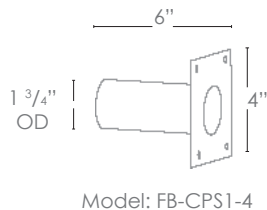

Wet Listed

Ordering Example

Customer Approval

Date

SPJ-GDG-3SH-V-2W-27K-8-15V