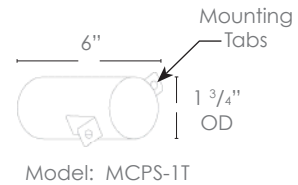

Wet Listed

Ordering Example

Customer Approval

Date

SPJ-GDG-3SH-V-2W-27K-8-15V