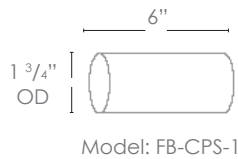

Wet Listed

Ordering Example

Customer Approval

Date

SPJ-GDG-3SH-V-2W-27K-8-15V