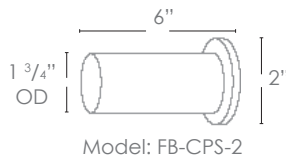

Wet Listed

Ordering Example

Customer Approval

Date

SPJ-GDG-3SH-V-2W-27K-8-15V