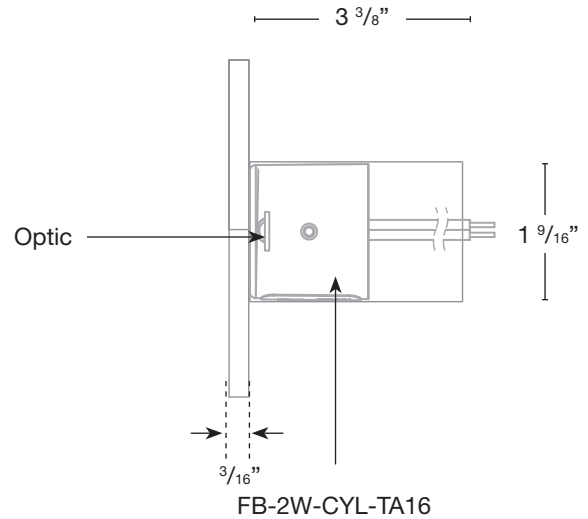

MODEL: **SPJ-GDG-30W-PLC**
 MATERIAL: **Solid Brass**
 FINISH SHOWN: **Matte Bronze**
 ELECTRICAL: **12V-15V**
 WATTAGE: **4W**
 ENGINE: **FB-4W-CYL-PLC**
 LUMENS: **150**
 OPTIC: **Wide Angle Flood**
 MOUNTING: **Recessed**

WATTAGE	LUMENS
<input type="checkbox"/> 4W	150

COLOR TEMPERATURE

- 2700K
- RGBW

OPTICS

- SPOT 19d
- FLOOD 38d
- WIDE FLOOD 54d
- WIDE ANGLE FLOOD 120d

Concrete Pour Sleeve

Wet Listed

Ordering Example