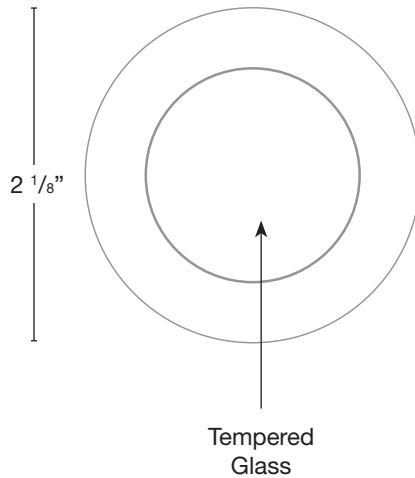

MODEL: **SPJ-GDG-30W-PLC**
 MATERIAL: **Solid Brass**
 FINISH SHOWN: **Matte Bronze**
 ELECTRICAL: **12V-15V**
 WATTAGE: **4W**
 ENGINE: **FB-4W-CYL-PLC**
 LUMENS: **150**
 OPTIC: **Wide Angle Flood**
 MOUNTING: **Recessed**

WATTAGE	LUMENS
<input type="checkbox"/> 4W	150

COLOR TEMPERATURE

- 2700K
- RGBW

OPTICS

- SPOT 19d
- FLOOD 38d
- WIDE FLOOD 54d
- WIDE ANGLE FLOOD 120d

Concrete Pour Sleeve

Wet Listed

Ordering Example