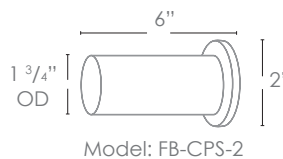

WATTAGE	LUMENS
<input type="checkbox"/> 4W	150

COLOR TEMPERATURE

- 2700K
- RGBW

OPTICS

- SPOT 19d
- FLOOD 38d
- WIDE FLOOD 54d
- WIDE ANGLE FLOOD 120d

Concrete Pour Sleeve

Wet Listed

Ordering Example