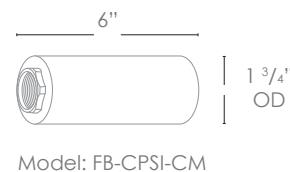

MODEL: **SPJ-GDG-30W-PLC**
 MATERIAL: **Solid Brass**
 FINISH SHOWN: **Matte Bronze**
 ELECTRICAL: **12V-15V**
 WATTAGE: **4W**
 ENGINE: **FB-4W-CYL-PLC**
 LUMENS: **150**
 OPTIC: **Wide Angle Flood**
 MOUNTING: **Recessed**

WATTAGE	LUMENS
<input type="checkbox"/> 4W	150

COLOR TEMPERATURE

- 2700K
- RGBW

OPTICS

- SPOT 19d
- FLOOD 38d
- WIDE FLOOD 54d
- WIDE ANGLE FLOOD 120d

Concrete Pour Sleeve

Wet Listed

Ordering Example