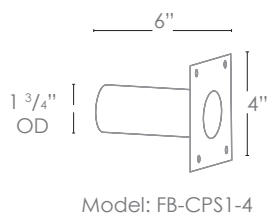

WATTAGE	LUMENS
<input type="checkbox"/> 4W	150

COLOR TEMPERATURE

- 2700K
- RGBW

OPTICS

- SPOT 19d
- FLOOD 38d
- WIDE FLOOD 54d
- WIDE ANGLE FLOOD 120d

Concrete Pour Sleeve

Wet Listed

Ordering Example