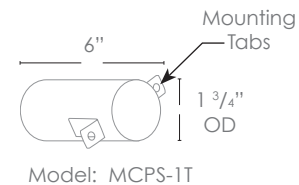

WATTAGE	LUMENS
<input type="checkbox"/> 4W	150

COLOR TEMPERATURE

- 2700K
- RGBW

OPTICS

- SPOT 19d
- FLOOD 38d
- WIDE FLOOD 54d
- WIDE ANGLE FLOOD 120d

Concrete Pour Sleeve

Wet Listed

Ordering Example