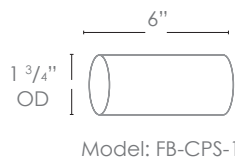

WATTAGE	LUMENS
<input type="checkbox"/> 4W	150

COLOR TEMPERATURE

- 2700K
- RGBW

OPTICS

- SPOT 19d
- FLOOD 38d
- WIDE FLOOD 54d
- WIDE ANGLE FLOOD 120d

Concrete Pour Sleeve

Wet Listed

Ordering Example