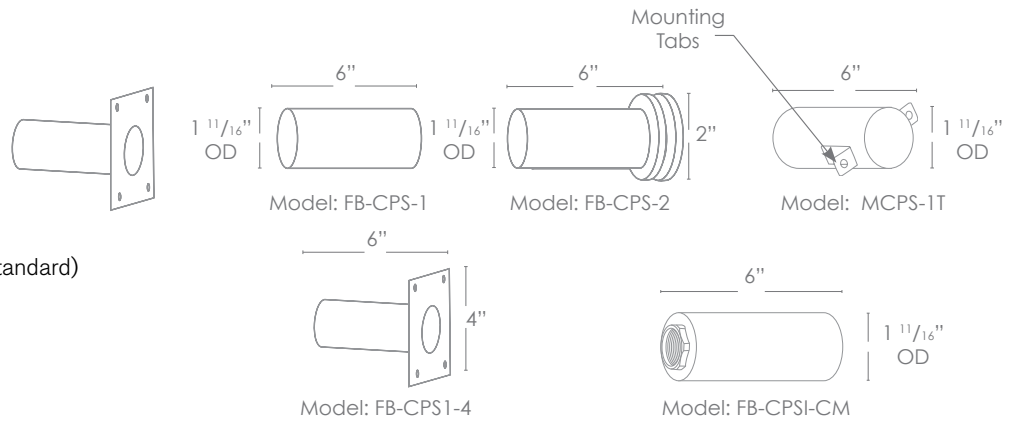

Forever Bright

SPECIFICATION FEATURES

- Finish:** Our naturally etched finishes will withstand the test of time. All finishes are individually treated insuring consistency. Our meticulous application results in a fixture that truly becomes "a one of a kind".
- Electrical:** Available in 8-15V or 120V
- Labels:** ETL Standard Wet Label
C-ETL

Model: **SPJ-GDG-3L**
Finish: Black

The Versatile GDG Series

DESCRIPTION

- Model#:** SPJ-GDG-3L
- Engine:** FB-2W-CYL-TA16 (standard)
- Lumens:** 150
- Optic:** Wide Angle Flood
- Color Temp:** 2700K
- Electrical:** 8-15V, 120V
- Mounting:** Recessed
- LED:** Nichia

Unlimited LED Lumen Packages & Color Temperatures Available!

Mounting Sleeves

Wet Listed

ORDERING INFORMATION

Model#	Finishes	Wattage	Optics	Lumens	Color Temp.	Electrical
SPJ-GDG-3L	B	2W	WIDE ANGLE FLOOD	150	2700K	8-15V