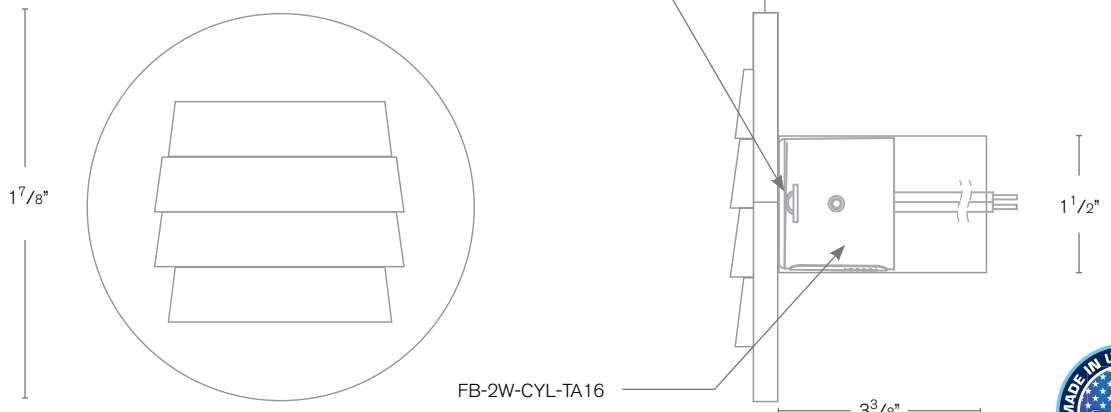

Model: **SPJ-GDG-3L**
Finish: Black

The Versatile GDG Series

DESCRIPTION

- Model#:** SPJ-GDG-3L
- Engine:** FB-2W-CYL-TA16 (standard)
- Lumens:** 150
- Optic:** Wide Angle Flood
- Color Temp:** 2700K
- Electrical:** 8-15V, 120V
- Mounting:** Recessed
- LED:** Nichia

Unlimited LED Lumen Packages & Color Temperatures Available!

Mounting Sleeves

Wet Listed

ORDERING INFORMATION

Model#	Finishes	Wattage	Optics	Lumens	Color Temp.	Electrical
SPJ-GDG-3L	B	2W	WIDE ANGLE FLOOD	150	2700K	8-15V