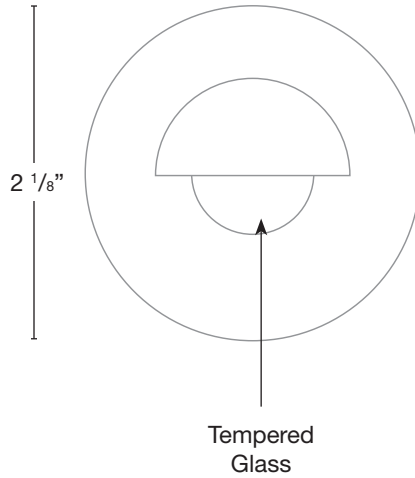

WATTAGE	LUMENS
<input type="checkbox"/> 4W	150

**COLOR TEMPERATURE**

- 2700K
- RGBW

**OPTICS**

- SPOT 19d
- FLOOD 38d
- WIDE FLOOD 54d
- WIDE ANGLE FLOOD 120d

**Concrete Pour Sleeve**

Wet Listed

Ordering Example	Customer Approval	Date
SPJ-GDG-3EB-PLC-MBR-4W-27K-8-15V		