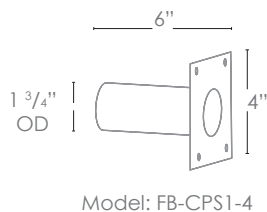

WATTAGE	LUMENS
<input type="checkbox"/> 4W	150

**COLOR TEMPERATURE**

- 2700K
- RGBW

**OPTICS**

- SPOT 19d
- FLOOD 38d
- WIDE FLOOD 54d
- WIDE ANGLE FLOOD 120d

**Concrete Pour Sleeve**

Wet Listed

Ordering Example	Customer Approval	Date
SPJ-GDG-3EB-PLC-MBR-4W-27K-8-15V		