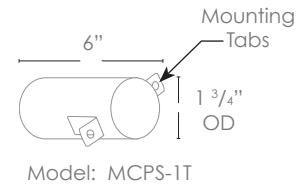

WATTAGE	LUMENS
<input type="checkbox"/> 4W	150

**COLOR TEMPERATURE**

- 2700K
- RGBW

**OPTICS**

- SPOT 19d
- FLOOD 38d
- WIDE FLOOD 54d
- WIDE ANGLE FLOOD 120d

**Concrete Pour Sleeve**

Wet Listed

Ordering Example	Customer Approval	Date
SPJ-GDG-3EB-PLC-MBR-4W-27K-8-15V		