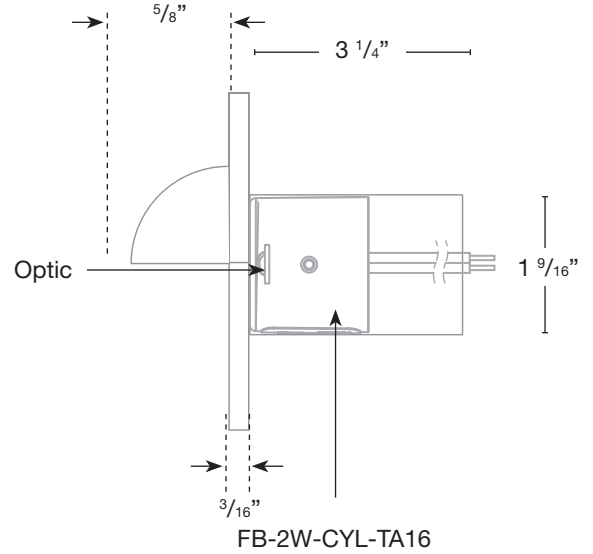

MODEL: **SPJ-GDG-3EB-PLC**  
 MATERIAL: **Solid Brass**  
 FINISH SHOWN: **Matte Bronze**  
 ELECTRICAL: **12V-15V**  
 WATTAGE: **4W**  
 ENGINE: **FB-4W-CYL-PLC**  
 LUMENS: **150**  
 OPTIC: **Wide Angle Flood**  
 MOUNTING: **Recessed**

WATTAGE	LUMENS
<input type="checkbox"/> 4W	150

**COLOR TEMPERATURE**

- 2700K
- RGBW

**OPTICS**

- SPOT 19d
- FLOOD 38d
- WIDE FLOOD 54d
- WIDE ANGLE FLOOD 120d

**Concrete Pour Sleeve**

Wet Listed

Ordering Example	Customer Approval	Date
SPJ-GDG-3EB-PLC-MBR-4W-27K-8-15V		