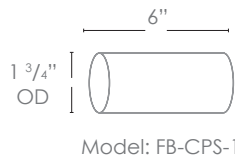

WATTAGE	LUMENS
<input type="checkbox"/> 4W	150

**COLOR TEMPERATURE**

- 2700K
- RGBW

**OPTICS**

- SPOT 19d
- FLOOD 38d
- WIDE FLOOD 54d
- WIDE ANGLE FLOOD 120d

**Concrete Pour Sleeve**

Wet Listed

Ordering Example	Customer Approval	Date
SPJ-GDG-3EB-PLC-MBR-4W-27K-8-15V		