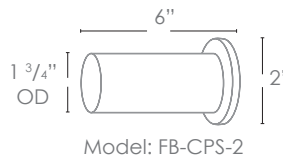

WATTAGE	LUMENS
<input type="checkbox"/> 4W	150

**COLOR TEMPERATURE**

- 2700K
- RGBW

**OPTICS**

- SPOT 19d
- FLOOD 38d
- WIDE FLOOD 54d
- WIDE ANGLE FLOOD 120d

**Concrete Pour Sleeve**

Wet Listed

Ordering Example	Customer Approval	Date
SPJ-GDG-3EB-PLC-MBR-4W-27K-8-15V		