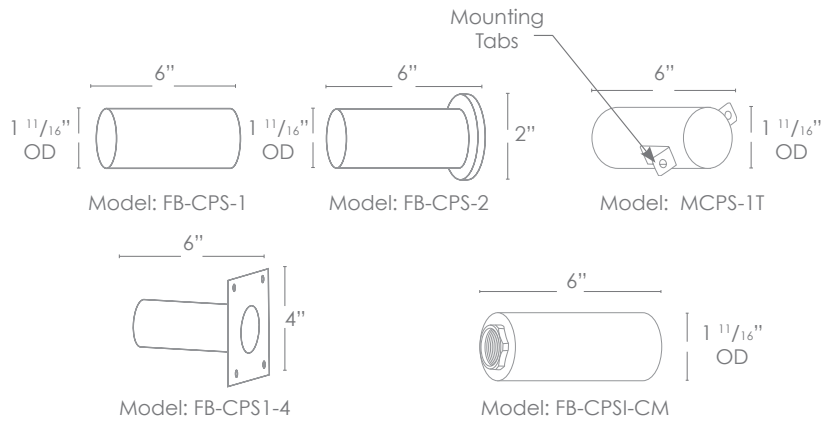

Forever Bright

SPECIFICATION FEATURES

Model: **SPJ-GDG-3EB-5**
Finish: Matte Bronze

- Finish:** Our naturally etched finishes will withstand the test of time. All finishes are individually treated insuring consistency. Our meticulous application results in a fixture that truly becomes "a one of a kind".
- Electrical:** Available in 8-15V or 120V
- Labels:** ETL Standard Wet Label
C-ETL

The Versatile GDG Series

DESCRIPTION

- Model#:** SPJ-GDG-3EB-5
- Engine:** FB-2W-CYL-TA16 (standard)
- Lumens:** 150
- Optic:** Wide Angle Flood
- Color Temp:** 2700K
- Electrical:** 8-15V, 120V
- Mounting:** Recessed
- LED:** Nichia

Unlimited LED Lumen Packages & Color Temperatures Available!

Mounting Sleeves

Wet Listed

ORDERING INFORMATION

Model#	Finishes	Wattage	Optics	Lumens	Color Temp.	Electrical
SPJ-GDG-3EB-5	MBR	2W	WIDE ANGLE FLOOD	150	2700K	8-15V
	V = Verde GM = Gun Metal M = Moss B = Black AG = Aged Brass R = Rusty MBR = Matte Bronze PVDP = PVD Polished SB = Satin Brass PVDS = PVD Satin	2W	Wide Angle Flood	150	2700K 4000K 5000K	8-15V 120V