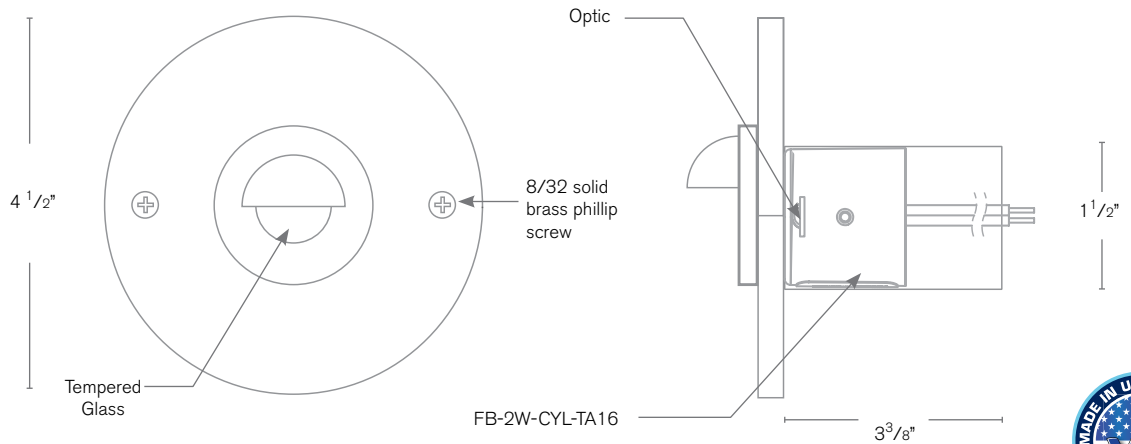

Forever Bright

SPECIFICATION FEATURES

Model: **SPJ-GDG-3EB-5**
Finish: Matte Bronze

- Finish:** Our naturally etched finishes will withstand the test of time. All finishes are individually treated insuring consistency. Our meticulous application results in a fixture that truly becomes "a one of a kind".
- Electrical:** Available in 8-15V or 120V
- Labels:** ETL Standard Wet Label
C-ETL

The Versatile GDG Series

DESCRIPTION

- Model#:** SPJ-GDG-3EB-5
- Engine:** FB-2W-CYL-TA16 (standard)
- Lumens:** 150
- Optic:** Wide Angle Flood
- Color Temp:** 2700K
- Electrical:** 8-15V, 120V
- Mounting:** Recessed
- LED:** Nichia

Unlimited LED Lumen Packages & Color Temperatures Available!

Mounting Sleeves

Wet Listed

ORDERING INFORMATION

Model#	Finishes	Wattage	Optics	Lumens	Color Temp.	Electrical
SPJ-GDG-3EB-5	MBR	2W	WIDE ANGLE FLOOD	150	2700K	8-15V
	V = Verde GM = Gun Metal M = Moss B = Black AG = Aged Brass R = Rusty MBR = Matte Bronze PVDP = PVD Polished SB = Satin Brass PVDS = PVD Satin	2W	Wide Angle Flood	150	2700K 4000K 5000K	8-15V 120V