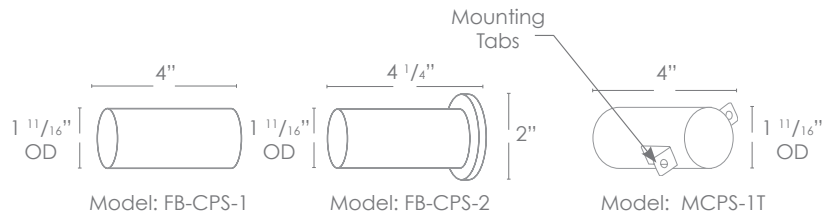

Mounting Sleeves