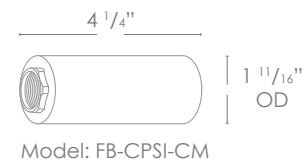

Mounting Sleeves