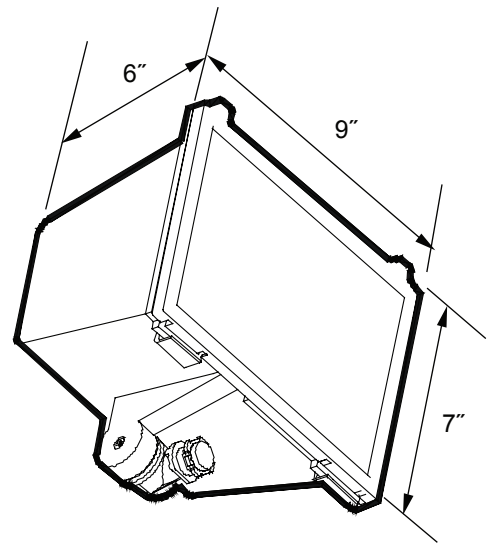

SPJ-ESF-1-FL