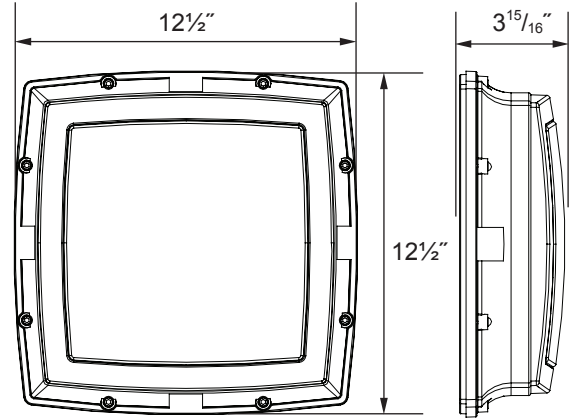

EasyLED Excel Square Bulkhead Open Frame

SPJ-ESBO-1-WP

Housing:
Die cast aluminum housing and open front frame, textured powdercoat finish over a chromate conversion coating, gasketed.

Lens:
LumaLens Polycarbonate Opal Lens.

Photometric Performance:
Array Lumens: 2,421

Delivered Lumens:
1,614

Wattage:
Array: 17w, System: 19.5w

Driver:
Electronic Driver, 120-277V, 50/60Hz; Dimmable Driver

Ratings:
CSA:Listed for Wet Locations.