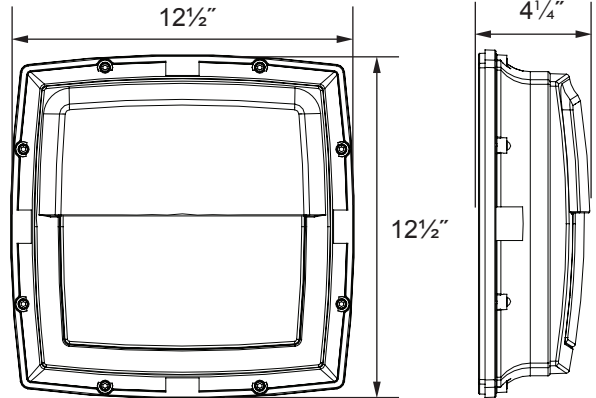

EasyLED Excel Square Bulkhead Half Cutoff

SPJ-ERBH-1-WP

Housing:
Die cast aluminum housing and half cutoff front frame, textured powdercoat finish over a chromate conversion coating, gasketed.

Lens:
LumaLens Polycarbonate Opal Lens.

Mounting:
Surface Mount

Photometric Performance:
Array Lumens: 2,421

Delivered Lumens:
1,570

Wattage:
Array: 17w, System: 19.5w

Driver:
Electronic Driver, 120-277V, 50/60Hz; Dimmable Driver

Ratings:
CSA:Listed for Wet Locations.