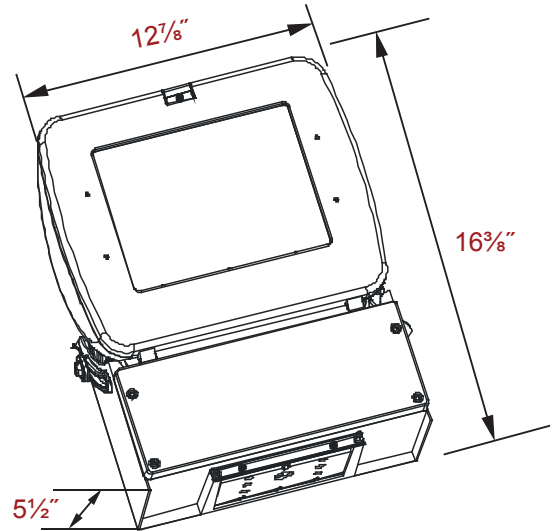

EasyLED Small Adjusta Area/Wall Light

SPJ-ESA-1-AL

Housing:
Die Cast Housing, Front Frame & Ballast Box with Bronze Powdercoat Finish Over a Chromate Conversion Coating. Housing Swivels from 0° to 30°, & Includes Angle Indicators at Adjustment Points. Hinged Front Frame and Latch for Tool-Less Entry.

Lens:
Clear Flat Glass Lens or Clear Flat Prismatic Glass Lens

Mounting:
Adjustable die cast slipfitter with angle indicator or Easy-Hang Wall Bracket (Included); allows one-person mounting.

Photometric Performance:
Array Lumens: 4,651