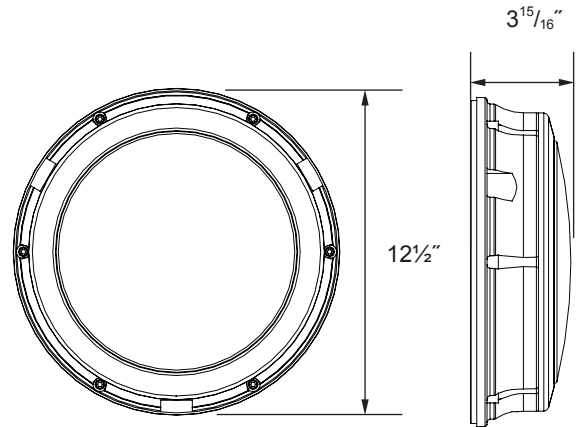

EasyLED Excel Round Bulkhead Open Frame

SPJ-ERBO-1-WP

Housing:
Die cast aluminum housing and open front frame, textured powdercoat finish over a chromate conversion coating, gasketed.

Lens:
LumaLens Polycarbonate Opal Lens.

Mounting:
Surface Mount

Photometric Performance:
Array Lumens: 2,539

Delivered Lumens:
1,674

Wattage:
Array: 17w, System: 19.5w

Driver:
Electronic Driver, 120-277V, 50/60Hz; Dimmable Driver

Ratings:
CSA:Listed for Wet Locations.