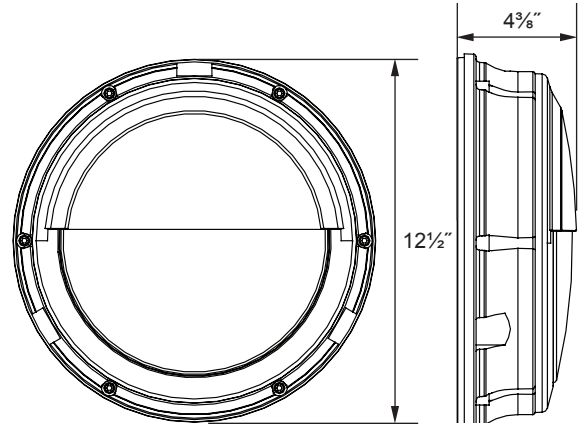

EasyLED Dart Square Bulkhead Grid Frame

SPJ-DSBG-2-WP