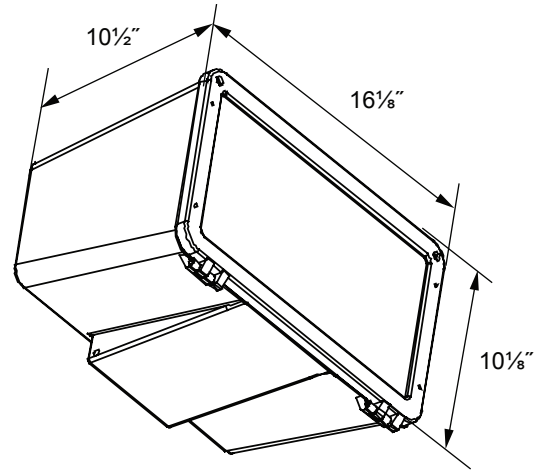

## SPJ-ELF-1-FL

**Housing:**  
Die Cast Aluminum Housing and Hinged Top Frame,  
Textured Architectural Bronze Powdercoat Finish Over a  
Chromate Conversion Coating.

**Lens:**  
Clear flat glass lens or clear flat prismatic glass lens.

**Mounting:**  
Heavy Duty Adjustable Knuckle with 1/2" NPS Threads or  
Optional Adjustable Die Cast Slipfitter with Angle Indicators.

**Delivered Lumens:**  
5,984 (5K); 5,475 (4K)

**Wattage:**  
Array: 40.3w, System: 44w