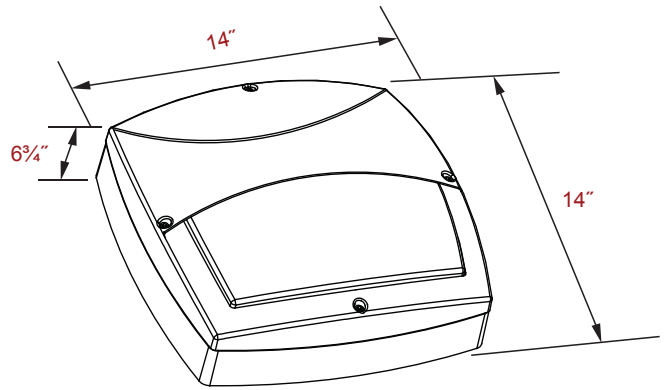

EasyLED Dart Square Bulkhead Half Cutoff

SPJ-DWBH-1-WP

Housing:
Die Cast Aluminum Housing and Half Cutoff Front Frame, Textured Powdercoat Finish Over a Chromate Conversion Coating, Gasketed.

Lens:
LumaLens Polycarbonate Opal Lens.

Mounting:
Surface Mount

Photometric Performance:
Array Lumens: 3,216

Delivered Lumens:
1,594

Wattage:
Array: 22.7w, System: 27.2w

Driver:
Electronic Driver, 120-277V, 50/60Hz; Dimmable Driver

Ratings:
CSA:Listed for Wet Locations.